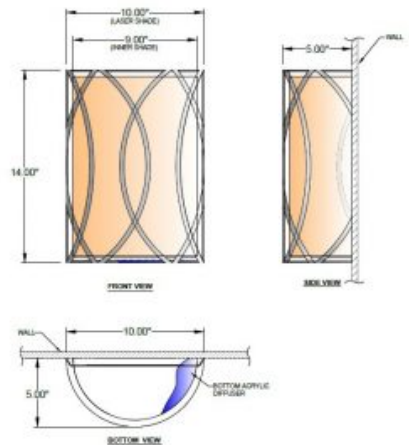

1233 W St. Georges Ave., Linden, NJ 07036 * 908-925-7500* 908-925-9240

SPECIFICATIONS

WF-6531X-115-01-876-OB	Sconce
Model Number	Type
ADA Sconces	
Name	Project
	QTY

Describe Special Modifications

Warranty: 1-Year Limited Warranty,
Complete warranty terms located at: www.litetopslampshades.com

CATALOG NUMBER
Example: WF-6531X-115-01-876-OB-LEDMOD2700K-120V

Hardware Style Code	Fabric/Material/Color Options	Series Code	Finish Options	Lamping	Voltage	Other Size Options
WF-6531	Outer LCM – Laser Cut Metal Inner 115-01 White Linen 115-05 Off White Linen 115-62 Black Linen 115-73 Gray Butcher Linen 115-96 Red Linen 124-70 Teal Pongee Silk 142-01 Global White 143-26 Geneva Linen Ash 143-27 Oatmeal Linen 145-01 White Aberdeen 145-09 Cream Aberdeen 174-21 Tan Silk Shantung 174-25 Chocolate Silk Shantung 189-21 Tan Shadow More options at www.litetops.com	876	APW - Aged Pewter DB – Dark Bronze GWH - Gloss White MBK - Matte Black OB - Oil Rubbed Bronze OCB - Oculux Bronze SN - Satin Nickel SVPC - Silver Powder Coat	E12X2 - 2 Candelabra GU24X2 - 2 GU24 CFL LEDMOD2700K - LED Module, 2700K, 840 LM Per Board LEDMOD3000K - LED Module, 3000K, 1028 LM Per Board LEDMOD3500K - LED Module, 3500K, 1057 LM Per Board LEDMOD4000K - LED Module, 4000K, 1087 LM Per Board (Accepts 1 Board)	120V 120V 277V 277V	