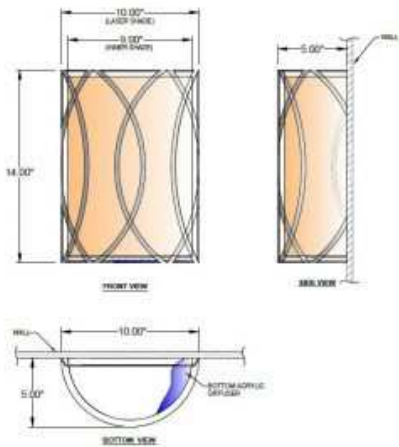

1233 W St. Georges Ave., Linden, NJ 07036 * 908-925-7500* 908-925-9240

SPECIFICATIONS

WF-6531X-115-01-876-OB	Sconce
Model Number	Type
ADA Sconces	
Name	Project
	QTY

Describe Special Modifications

Warranty: 1-Year Limited Warranty,
Complete warranty terms located at: www.litetopslampshades.com

CATALOG NUMBER Example: WF-6531X-115-01-876-OB-LEDMOD2700K-120V						
Hardware Style Code	Fabric/Material/Color Options	Series Code	Finish Options	Lamping	Voltage	Other Size Options
WF-6531	115-01 White Linen 115-05 Off White Linen 115-62 Black Linen 115-73 Gray Butcher Linen 115-96 Red Linen 124-70 Teal Pongee Silk 136-50 Platinum Silkscreen 142-01 Global White 143-26 Geneva Linen Ash 145-01 White Aberdeen 145-09 Cream Aberdeen 174-21 Tan Silk Shantung 174-25 Chocolate Silk Shantung More options at www.litetopslampshades.com	876	APW - Aged Pewter GWH - Gloss White MBK - Matte Black OB - Oil Rubbed Bronze SN - Satin Nickel	E12X2 - 2 Candelabra GU24X2 - 2 GU24 CFL LEDMOD2700K - LED Module, 2700K, 840 LM Per Board LEDMOD3000K - LED Module, 3000K, 1028 LM Per Board LEDMOD3500K - LED Module, 3500K, 1057 LM Per Board LEDMOD4000K - LED Module, 4000K, 1087 LM Per Board (Accepts 1 Board)	120V 120V 277V 277V	