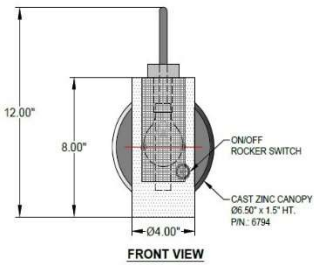

**Warranty:** 1-Year Limited Warranty,  
Complete warranty terms located at: [www.litetopslampshades.com](http://www.litetopslampshades.com)

CATALOG NUMBER Example: WF-6794-4CLACR-MBK-SG-E26X1-120V						
Hardware Style Code	Fabric/Material/Color Options	Series Code	Finish Options	Lamping	Voltage	Other Size Options
WF-6794	4CLACR – 4" Clear Acrylic		<b>APW</b> - Aged Pewter <b>GWH</b> - Gloss White <b>MBK</b> - Matte Black <b>OB</b> – Oil Rubbed Bronze <b>OCB</b> - Oculux Bronze <b>DBZ</b> – Dark Bronze <b>RST</b> - Rust <b>SGD</b> - Sun Gold <b>SN</b> – Satin Nickel <b>SVPC</b> – Silver Powder Coat	<b>E26X1</b> – 1 Medium Based <b>E12X1</b> - 1 Candelabra <b>GU24X1</b> 1 GU24 CFL	<b>120V</b> 120V <b>277V</b> 277V	