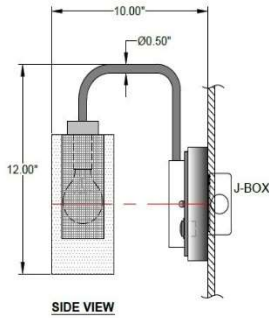

**Warranty:** 1-Year Limited Warranty,  
Complete warranty terms located at: [www.litetopslampshades.com](http://www.litetopslampshades.com)

CATALOG NUMBER Example: WF-6794-4CLACR-MBK-SG-E26X1-120V						
Hardware Style Code	Fabric/Material/Color Options	Series Code	Finish Options	Lamping	Voltage	Other Size Options
WF-6794	4CLACR – 4" Clear Acrylic		<b>APW</b> - Aged Pewter <b>GWH</b> - Gloss White <b>MBK</b> - Matte Black <b>OB</b> – Oil Rubbed Bronze <b>OCB</b> - Oculux Bronze <b>DBZ</b> – Dark Bronze <b>RST</b> - Rust <b>SGD</b> - Sun Gold <b>SN</b> – Satin Nickel <b>SVPC</b> – Silver Powder Coat	<b>E26X1</b> – 1 Medium Based <b>E12X1</b> - 1 Candelabra <b>GU24X1</b> 1 GU24 CFL	<b>120V</b> 120V <b>277V</b> 277V	