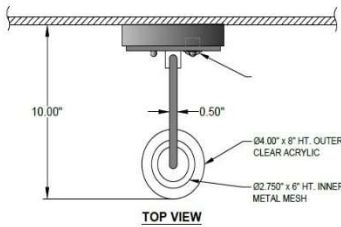

**Warranty:** 1-Year Limited Warranty,  
Complete warranty terms located at: [www.litetopslampshades.com](http://www.litetopslampshades.com)

CATALOG NUMBER Example: WF-6794-4CLACR-MBK-SG-E26X1-120V						
Hardware Style Code	Fabric/Material/Color Options	Series Code	Finish Options	Lamping	Voltage	Other Size Options
WF-6794	4CLACR – 4" Clear Acrylic		<b>APW</b> - Aged Pewter <b>GWH</b> - Gloss White <b>MBK</b> - Matte Black <b>OB</b> – Oil Rubbed Bronze <b>OCB</b> - Oculux Bronze <b>DBZ</b> – Dark Bronze <b>RST</b> - Rust <b>SGD</b> - Sun Gold <b>SN</b> – Satin Nickel <b>SVPC</b> – Silver Powder Coat	<b>E26X1</b> – 1 Medium Based <b>E12X1</b> - 1 Candelabra <b>GU24X1</b> 1 GU24 CFL	<b>120V</b> 120V <b>277V</b> 277V	