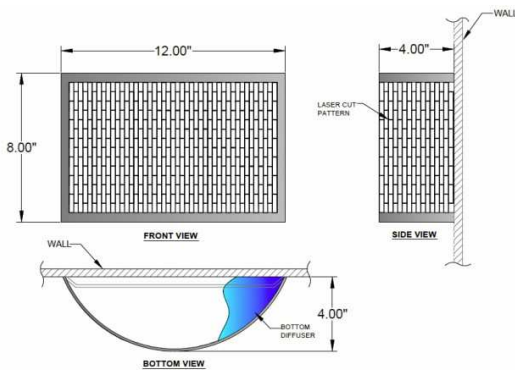

1233 W St. Georges Ave., Linden, NJ 07036 * 908-925-7500* 908-925-9240

SPECIFICATIONS

WF-6792X-MMSH-846OCBZ	Scence
Model Number	Type
Metal Mesh	
Name	Project
	QTY

Describe Special Modifications

Warranty: 1-Year Limited Warranty,
Complete warranty terms located at: www.litetopslampshades.com

CATALOG NUMBER Example: WF-6792X-MMSH-846OCBZ -LEDMOD2700K-120V						
Hardware Style Code	Fabric/Material/Color Options	Series Code	Finish Options	Lamping	Voltage	Other Size Options
WF-6792X	MMSH - Metal Mesh	846	APW - Aged Pewter GWH - Gloss White MBK - Matte Black OB - Oil Rubbed Bronze SN - Satin Nickel	E26X2 - 2 Candelabra GU24X2 - 2 GU24 CFL LEDMOD2700K - LED Module, 2700K, 2600 LM Per Board LEDMOD3000K - LED Module, 3000K, 2680 LM Per Board LEDMOD3500K - LED Module, 3500K, 2720 LM Per Board LEDMOD4000K - LED Module, 4000K, 2820 LM Per Board	120V 120V 277V 277V	