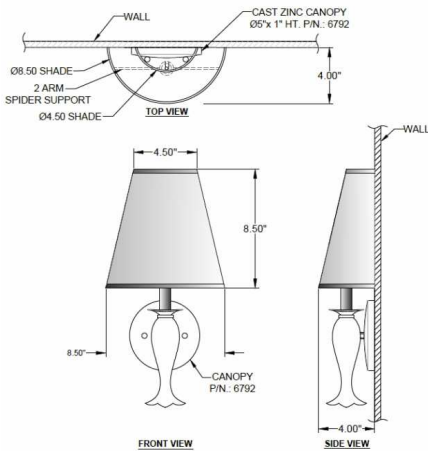

1233 W St. Georges Ave., Linden, NJ 07036 * 908-925-7500* 908-925-9240

SPECIFICATIONS

WF-6792-A964-2-SN	Sconce
Model Number	Type
ADA Sconce	
Name	Project
	QTY

Describe Special Modifications

Warranty: 1-Year Limited Warranty,
Complete warranty terms located at: www.litetopslampshades.com

CATALOG NUMBER
Example: WF-6792-A964-2-SN-LEDMOD2700K-120V

Hardware Style Code	Fabric/Material/Color Options	Series Code	Finish Options	Lamping	Voltage	Other Size Options
WF-6792-A964-2	115-01 White Linen 115-05 Off White Linen 115-62 Black Linen 115-73 Gray Butcher Linen 115-96 Red Linen 124-70 Teal Pongee Silk 136-50 Platinum Silkscreen 142-01 Global White 143-26 Geneva Linen Ash 145-01 White Aberdeen 145-09 Cream Aberdeen 174-21 Tan Silk Shantung 174-25 Chocolate Silk Shantung More options at www.litetopslampshades.com		APW - Aged Pewter GLWH - Gloss White MBK - Matte Black OB - Oil Rubbed Bronze SN - Satin Nickel SVPC - Silver Powder Coat OCB - Oculux Bronze	E12X1 -1 Candelabra GU24X1 - 1 GU24 CFL	120V 120V 277V 277V	