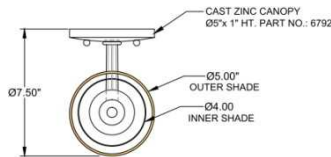

1233 W St. Georges Ave., Linden, NJ 07036 * 908-925-7500* 908-925-9240

SPECIFICATIONS

WF-6792-151-56-228OB	Sconce
Model Number	Type
Saturn Rings	
Name	Project
	QTY

Describe Special Modifications

Warranty: 1-Year Limited Warranty.
Complete warranty terms located at: www.litetopslampshades.com

CATALOG NUMBER Example: WF-6792-151-56-228OBLEDMOD2700K-120V						
Hardware Style Code	Fabric/Material/Color Options	Series Code	Finish Options	Lamping	Voltage	Other Size Options
WF-6792	115-01 White Linen 115-05 Off White Linen 115-62 Black Linen 115-73 Gray Butcher Linen 115-96 Red Linen 124-70 Teal Pongee Silk 136-50 Platinum Silkscreen 142-01 Global White 143-26 Geneva Linen Ash 145-01 White Aberdeen 145-09 Cream Aberdeen 174-21 Tan Silk Shantung 174-25 Chocolate Silk Shantung More options at www.litetopslampshades.com	228	APW - Aged Pewter GWH - Gloss White MBK - Matte Black OB - Oil Rubbed Bronze SN - Satin Nickel	E12X1 - 1 Candelabra GU24X1 - 1 GU24 CFL LEDMOD2700K - LED Module, 2700K, 969 LM Per Board LEDMOD3000K - LED Module, 3000K, 1012 LM Per Board LEDMOD3500K - LED Module, 3500K, 1065 LM Per Board LEDMOD4000K - LED Module, 4000K, 1086 LM Per Board (Accepts 1 Board)	120V 120V 277V 277V	