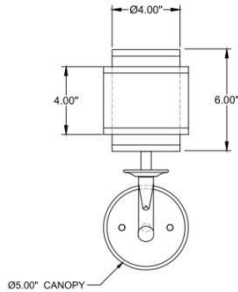

CATALOG NUMBER Example: WF-6792-151-56-228OBLEDMOD2700K-120V						
Hardware Style Code	Fabric/Material/Color Options	Series Code	Finish Options	Lamping	Voltage	Other Size Options
WF-6792	115-01 White Linen 115-05 Off White Linen 115-62 Black Linen 115-73 Gray Butcher Linen 115-96 Red Linen 124-70 Teal Pongee Silk 136-50 Platinum Silkscreen 142-01 Global White 143-26 Geneva Linen Ash 145-01 White Aberdeen 145-09 Cream Aberdeen 174-21 Tan Silk Shantung 174-25 Chocolate Silk Shantung More options at www.litetopslampshades.com	228	APW - Aged Pewter GWH - Gloss White MBK - Matte Black OB - Oil Rubbed Bronze SN - Satin Nickel	E12X1 - 1 Candelabra GU24X1 - 1 GU24 CFL LEDMOD2700K - LED Module, 2700K, 969 LM Per Board LEDMOD3000K - LED Module, 3000K, 1012 LM Per Board LEDMOD3500K - LED Module, 3500K, 1065 LM Per Board LEDMOD4000K - LED Module, 4000K, 1086 LM Per Board (Accepts 1 Board)	120V 120V 277V 277V	