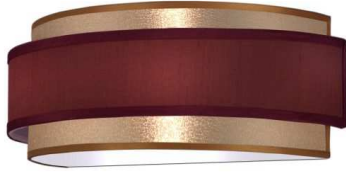

1233 W St. Georges Ave., Linden, NJ 07036 * 908-925-7500* 908-925-9240

SPECIFICATIONS

WF-6792-151-56-226OB	Sconce
Model Number	Type
Saturn Rings	
Name	Project
	QTY

Describe Special Modifications

Warranty: 1-Year Limited Warranty,
Complete warranty terms located at: www.litetopslampshades.com

CATALOG NUMBER						
Example: WF-6792-151-56-226OB-LEDMOD2700K-120V						
Hardware Style Code	Fabric/Material/Color Options	Series Code	Finish Options	Lamping	Voltage	Other Size Options
WF-6792	115-01 White Linen 115-05 Off White Linen 115-62 Black Linen 115-73 Gray Butcher Linen 115-96 Red Linen 124-70 Teal Pongee Silk 136-50 Platinum Silkscreen 142-01 Global White 143-26 Geneva Linen Ash 145-01 White Aberdeen 145-09 Cream Aberdeen 174-21 Tan Silk Shantung 174-25 Chocolate Silk Shantung More options at www.litetopslampshades.com	226	APW - Aged Pewter GWH - Gloss White MBK - Matte Black OB - Oil Rubbed Bronze SN - Satin Nickel	E12X2 - 2 Candelabra GU24X2 - 2 GU24 CFL LEDMOD2700K - LED Module, 2700K, 840 LM Per Board LEDMOD3000K - LED Module, 3000K, 1028 LM Per Board LEDMOD3500K - LED Module, 3500K, 1057 LM Per Board LEDMOD4000K - LED Module, 4000K, 1087 LM Per Board (Accepts 1 Board)	120V 120V 277V 277V	