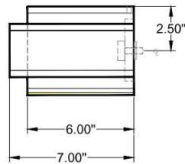

CATALOG NUMBER						
Example: WF-6792-151-56-226OB-LEDMOD2700K-120V						
Hardware Style Code	Fabric/Material/Color Options	Series Code	Finish Options	Lamping	Voltage	Other Size Options
WF-6792	115-01 White Linen 115-05 Off White Linen 115-62 Black Linen 115-73 Gray Butcher Linen 115-96 Red Linen 124-70 Teal Pongee Silk 136-50 Platinum Silkscreen 142-01 Global White 143-26 Geneva Linen Ash 145-01 White Aberdeen 145-09 Cream Aberdeen 174-21 Tan Silk Shantung 174-25 Chocolate Silk Shantung More options at www.litetopslampshades.com	226	APW - Aged Pewter GWH - Gloss White MBK - Matte Black OB - Oil Rubbed Bronze SN - Satin Nickel	E12X2 - 2 Candelabra GU24X2 - 2 GU24 CFL LEDMOD2700K - LED Module, 2700K, 840 LM Per Board LEDMOD3000K - LED Module, 3000K, 1028 LM Per Board LEDMOD3500K - LED Module, 3500K, 1057 LM Per Board LEDMOD4000K - LED Module, 4000K, 1087 LM Per Board (Accepts 1 Board)	120V 120V 277V 277V	