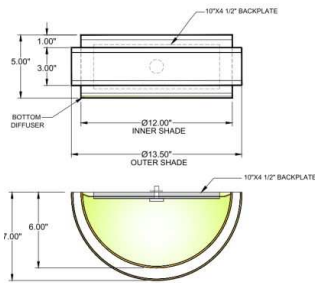

1233 W St. Georges Ave., Linden, NJ 07036 * 908-925-7500* 908-925-9240

SPECIFICATIONS

WF-6792-151-56-226OB	Sconce
Model Number	Type
Saturn Rings	
Name	Project
	QTY

Describe Special Modifications

Warranty: 1-Year Limited Warranty,
Complete warranty terms located at: www.litetopslampshades.com

CATALOG NUMBER						
Example: WF-6792-151-56-226OB-LEDMOD2700K-120V						
Hardware Style Code	Fabric/Material/Color Options	Series Code	Finish Options	Lamping	Voltage	Other Size Options
WF-6792	115-01 White Linen 115-05 Off White Linen 115-62 Black Linen 115-73 Gray Butcher Linen 115-96 Red Linen 124-70 Teal Pongee Silk 136-50 Platinum Silkscreen 142-01 Global White 143-26 Geneva Linen Ash 145-01 White Aberdeen 145-09 Cream Aberdeen 174-21 Tan Silk Shantung 174-25 Chocolate Silk Shantung More options at www.litetopslampshades.com	226	APW - Aged Pewter GWH - Gloss White MBK - Matte Black OB - Oil Rubbed Bronze SN - Satin Nickel	E12X2 - 2 Candelabra GU24X2 - 2 GU24 CFL LEDMOD2700K - LED Module, 2700K, 840 LM Per Board LEDMOD3000K - LED Module, 3000K, 1028 LM Per Board LEDMOD3500K - LED Module, 3500K, 1057 LM Per Board LEDMOD4000K - LED Module, 4000K, 1087 LM Per Board (Accepts 1 Board)	120V 120V 277V 277V	