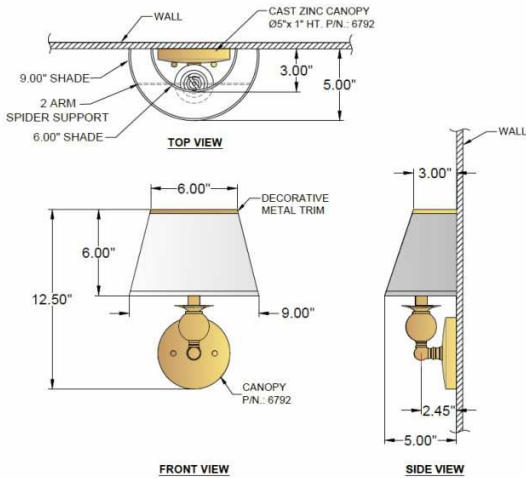

CATALOG NUMBER Example: WF-6792-145-09-777FG-LEDMOD2700K-120V						
Hardware Style Code	Fabric/Material/Color Options	Series Code	Finish Options	Lamping	Voltage	Other Size Options
WF-6792	115-01 White Linen 115-05 Off White Linen 115-62 Black Linen 115-73 Gray Butcher Linen 115-96 Red Linen 124-70 Teal Pongee Silk 136-50 Platinum Silkscreen 142-01 Global White 143-26 Geneva Linen Ash 145-01 White Aberdeen 145-09 Cream Aberdeen 174-21 Tan Silk Shantung 174-25 Chocolate Silk Shantung More options at www.litetopslampshades.com	777	APW - Aged Pewter GWH - Gloss White MBK - Matte Black OB - Oil Rubbed Bronze SN - Satin Nickel FG - French Gold	E26X1 - 1 Candelabra GU24X1 - 1 GU24 CFL LEDMOD2700K - LED Module, 2700K, 969 LM Per Board LEDMOD3000K - LED Module, 3000K, 1012 LM Per Board LEDMOD3500K - LED Module, 3500K, 1022 LM Per Board LEDMOD4000K - LED Module, 4000K, 1086 LM Per Board (Accepts 1 Board)	120V 120V 277V 277V	