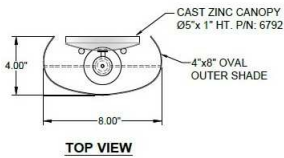

CATALOG NUMBER						
Example: WF-6792-136-47-4TR-257SN-LEDMOD2700K-120V						
Hardware Style Code	Fabric/Material/Color Options	Series Code	Finish Options	Lamping	Voltage	Other Size Options
WF-6792	115-01 White Linen 115-05 Off White Linen 115-62 Black Linen 115-73 Gray Butcher Linen 115-96 Red Linen 124-70 Teal Pongee Silk 136-50 Platinum Silkscreen 142-01 Global White 143-26 Geneva Linen Ash 145-01 White Aberdeen 145-09 Cream Aberdeen 174-21 Tan Silk Shantung 174-25 Chocolate Silk Shantung More options at www.litetopslampshades.com	257	APW - Aged Pewter GWH - Gloss White MBK - Matte Black OB - Oil Rubbed Bronze SN - Satin Nickel FG - French Gold	E26X2 - 2 Candelabra GU24X2 - 2 GU24 CFL LEDMOD2700K - LED Module, 2700K, 969 LM Per Board LEDMOD3000K - LED Module, 3000K, 1012 LM Per Board LEDMOD3500K - LED Module, 3500K, 1022 LM Per Board LEDMOD4000K - LED Module, 4000K, 1086 LM Per Board (Accepts 1 Board)	120V 120V 277V 277V	