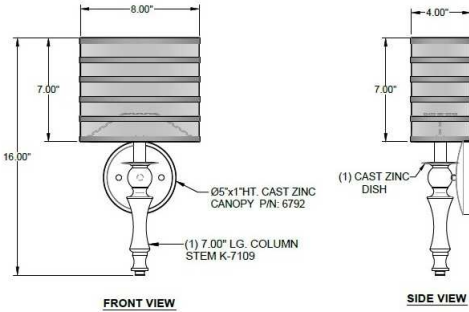

1233 W St. Georges Ave., Linden, NJ 07036 * 908-925-7500* 908-925-9240

SPECIFICATIONS

WF-6792-136-47-4TR-257SN	Sconce
Model Number	Type
Orleans	
Name	Project
	QTY

Describe Special Modifications

Warranty: 1-Year Limited Warranty.
Complete warranty terms located at: www.litetopslampshades.com

CATALOG NUMBER						
Example: WF-6792-136-47-4TR-257SN-LEDMOD2700K-120V						
Hardware Style Code	Fabric/Material/Color Options	Series Code	Finish Options	Lamping	Voltage	Other Size Options
WF-6792	115-01 White Linen 115-05 Off White Linen 115-62 Black Linen 115-73 Gray Butcher Linen 115-96 Red Linen 124-70 Teal Pongee Silk 136-50 Platinum Silkscreen 142-01 Global White 143-26 Geneva Linen Ash 145-01 White Aberdeen 145-09 Cream Aberdeen 174-21 Tan Silk Shantung 174-25 Chocolate Silk Shantung More options at www.litetopslampshades.com	257	APW - Aged Pewter GWH - Gloss White MBK - Matte Black OB - Oil Rubbed Bronze SN - Satin Nickel FG - French Gold	E26X2 - 2 Candelabra GU24X2 - 2 GU24 CFL LEDMOD2700K - LED Module, 2700K, 969 LM Per Board LEDMOD3000K - LED Module, 3000K, 1012 LM Per Board LEDMOD3500K - LED Module, 3500K, 1022 LM Per Board LEDMOD4000K - LED Module, 4000K, 1086 LM Per Board (Accepts 1 Board)	120V 120V 277V 277V	