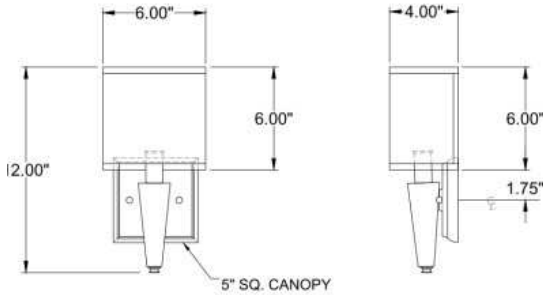

1233 W St. Georges Ave., Linden, NJ 07036 * 908-925-7500* 908-925-9240

SPECIFICATIONS

WF-6791-11E-01-117SN	Sconce
Model Number	Type
Squares	
Name	Project
	QTY

Describe Special Modifications

Warranty: 1-Year Limited Warranty.
Complete warranty terms located at: www.litetopslampshades.com

CATALOG NUMBER Example: WF-6791-11E-01-117SN-LEDMOD2700K-120V						
Hardware Style Code	Fabric/Material/Color Options	Series Code	Finish Options	Lamping	Voltage	Other Size Options
WF-6791	115-01 White Linen 115-05 Off White Linen 115-62 Black Linen 115-73 Gray Butcher Linen 115-96 Red Linen 124-70 Teal Pongee Silk 136-50 Platinum Silkscreen 142-01 Global White 143-26 Geneva Linen Ash 145-01 White Aberdeen 145-09 Cream Aberdeen 174-21 Tan Silk Shantung 174-25 Chocolate Silk Shantung 11E-01- White Burlap More options at www.litetopslampshades.com	117	APW - Aged Pewter GWH - Gloss White MBK - Matte Black OB - Oil Rubbed Bronze SN - Satin Nickel	E12X1 - 1 Candleabra GU24X1 - 1 GU24 CFL LEDMOD2700K - LED Module, 2700K, 969 LM Per Board LEDMOD3000K - LED Module, 3000K, 1012 LM Per Board LEDMOD3500K - LED Module, 3500K, 1022 LM Per Board LEDMOD4000K - LED Module, 4000K, 1085 LM Per Board (Accepts 1 Board)	120V 120V 277V 277V	