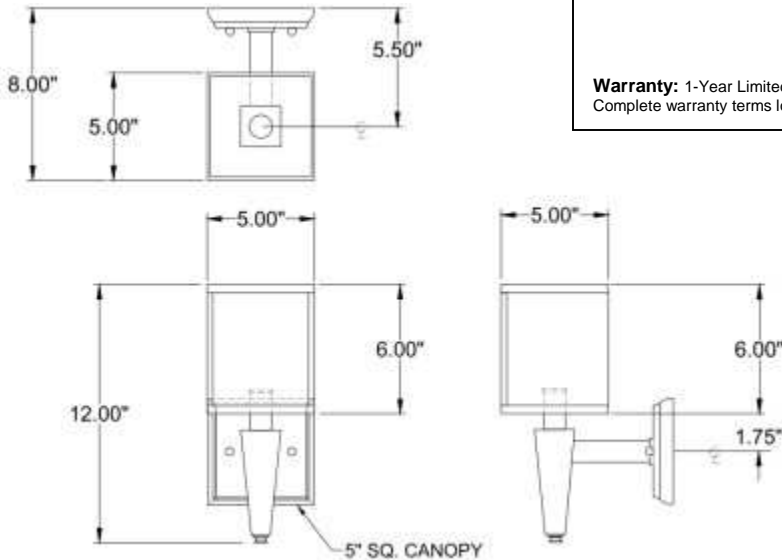

1233 W St. Georges Ave., Linden, NJ 07036 * 908-925-7500* 908-925-9240

SPECIFICATIONS

WF-6791-11E-01-118SN	Sconce
Model Number	Type
Squares	
Name	Project
	QTY

Describe Special Modifications

Warranty: 1-Year Limited Warranty.
Complete warranty terms located at: www.litetopslampshades.com

CATALOG NUMBER Example: WF-6791-11E-01-118SN-LEDMOD2700K-120V						
Hardware Style Code	Fabric/Material/Color Options	Series Code	Finish Options	Lamping	Voltage	Other Size Options
WF-6791	115-01 White Linen 115-05 Off White Linen 115-62 Black Linen 115-73 Gray Butcher Linen 115-96 Red Linen 124-70 Teal Pongee Silk 136-50 Platinum Silkscreen 142-01 Global White 143-26 Geneva Linen Ash 145-01 White Aberdeen 145-09 Cream Aberdeen 174-21 Tan Silk Shantung 174-25 Chocolate Silk Shantung 11E-01- White Burlap More options at www.litetopslampshades.com	118	APW - Aged Pewter GWH - Gloss White MBK - Matte Black OB - Oil Rubbed Bronze SN - Satin Nickel	E12X1 - 1 Candelabra GU24X1 - 1 GU24 CFL LEDMOD2700K - LED Module, 2700K, 969 LM Per Board LEDMOD3000K - LED Module, 3000K, 1012 LM Per Board LEDMOD3500K - LED Module, 3500K, 1022 LM Per Board LEDMOD4000K - LED Module, 4000K, 1065 LM Per Board (Accepts 1 Board)	120V 120V 277V 277V	