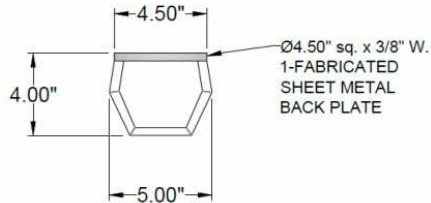

WF-6790-160-04-186SN	Sonce
Model Number	Type
Oblong	
Name	Project
	QTY

Describe Special Modifications

Warranty: 1-Year Limited Warranty.
Complete warranty terms located at: www.litetopslampshades.com

CATALOG NUMBER Example: WF-6790-169-04-186SN-LEDMOD2700K-120V						
Hardware Style Code	Fabric/Material/Color Options	Series Code	Finish Options	Lamping	Voltage	Other Size Options
WF-6790	115-01 White Linen 115-05 Off White Linen 115-62 Black Linen 115-73 Gray Butcher Linen 115-96 Red Linen 124-70 Teal Pongee Silk 136-50 Platinum Silkscreen 142-01 Global White 143-26 Geneva Linen Ash 145-01 White Aberdeen 145-09 Cream Aberdeen 174-21 Tan Silk Shantung 174-25 Chocolate Silk Shantung More options at www.litetopslampshades.com	186	APW - Aged Pewter GWH- Gloss White MBK - Matte Black OB- Oil Rubbed Bronze SN - Satin Nickel	E12X1 - 1 Candelabra GU24X1 - 1 GU24 CFL LEDMOD2700K - LED Module, 2700K, 840 LM Per Board LEDMOD3000K - LED Module, 3000K, 1028 LM Per Board LEDMOD3500K - LED Module, 3500K, 1057 LM Per Board LEDMOD4000K - LED Module, 4000K, 1087 LM Per Board (Accepts 1 Board)	120V 120V 277V 277V