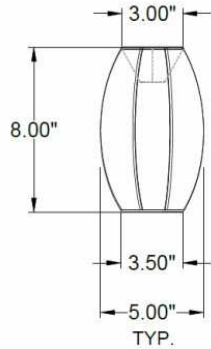

WF-6790-160-04-186SN	Sonce
Model Number	Type
Oblong	
Name	Project
	QTY

Describe Special Modifications

Warranty: 1-Year Limited Warranty.
Complete warranty terms located at: www.litetopslampshades.com

CATALOG NUMBER Example: WF-6790-169-04-186SN-LEDMOD2700K-120V						
Hardware Style Code	Fabric/Material/Color Options	Series Code	Finish Options	Lamping	Voltage	Other Size Options
WF-6790	115-01 White Linen 115-05 Off White Linen 115-62 Black Linen 115-73 Gray Butcher Linen 115-96 Red Linen 124-70 Teal Pongee Silk 136-50 Platinum Silkscreen 142-01 Global White 143-26 Geneva Linen Ash 145-01 White Aberdeen 145-09 Cream Aberdeen 174-21 Tan Silk Shantung 174-25 Chocolate Silk Shantung More options at www.litetopslampshades.com	186	APW - Aged Pewter GWH- Gloss White MBK - Matte Black OB- Oil Rubbed Bronze SN - Satin Nickel	E12X1 - 1 Candelabra GU24X1 - 1 GU24 CFL LEDMOD2700K - LED Module, 2700K, 840 LM Per Board LEDMOD3000K - LED Module, 3000K, 1028 LM Per Board LEDMOD3500K - LED Module, 3500K, 1057 LM Per Board LEDMOD4000K - LED Module, 4000K, 1087 LM Per Board (Accepts 1 Board)	120V 120V 277V 277V