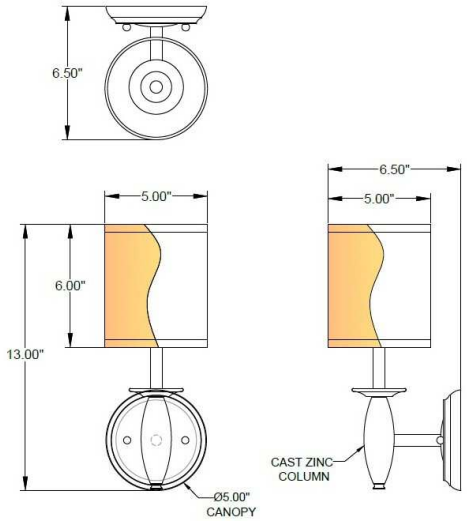

1233 W St. Georges Ave., Linden, NJ 07036 * 908-925-7500* 908-925-9240

SPECIFICATIONS

WF-6790-136-47-108SN	Sconce
Model Number	Type
Drum	
Name	Project
	QTY

Describe Special Modifications

Warranty: 1-Year Limited Warranty,
Complete warranty terms located at: www.litetopslampshades.com

CATALOG NUMBER Example: WF-6790-136-47-108SN-GU24X1						
Hardware Style Code	Fabric/Material/Color Options	Series Code	Finish Options	Lamping	Voltage	Other Size Options
WF-6790	115-01 White Linen 115-05 Off White Linen 115-62 Black Linen 115-73 Gray Butcher Linen 115-96 Red Linen 124-70 Teal Pongee Silk 136-50 Platinum Silkscreen 142-01 Global White 143-26 Geneva Linen Ash 145-01 White Aberdeen 145-09 Cream Aberdeen 174-21 Tan Silk Shantung 174-25 Chocolate Silk Shantung More options at www.litetopslampshades.com	108	APW - Aged Pewter GWH - Gloss White MBK - Matte Black OB - Oil Rubbed Bronze SN - Satin Nickel	E12X1 - 1 Candelabra GU24X1 1 GU24 CFL	120V 120V 277V 277V	