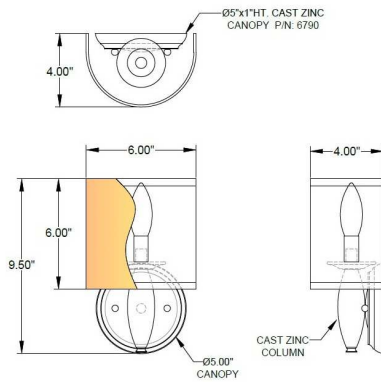

1233 W St. Georges Ave., Linden, NJ 07036 * 908-925-7500* 908-925-9240

SPECIFICATIONS

WF-6790-136-47-107SN	Sconce
Model Number	Type
Drum	
Name	Project
	QTY

Describe Special Modifications

Warranty: 1-Year Limited Warranty.
Complete warranty terms located at: www.litetopslampshades.com

CATALOG NUMBER Example: WF-6790-136-47-107SN-LEDMOD2700K-120V						
Hardware Style Code	Fabric/Material/Color Options	Series Code	Finish Options	Lamping	Voltage	Other Size Options
WF-6790	115-01 White Linen 115-05 Off White Linen 115-62 Black Linen 115-73 Gray Butcher Linen 115-96 Red Linen 124-70 Teal Pongee Silk 136-50 Platinum Silkscreen 142-01 Global White 143-26 Geneva Linen Ash 145-01 White Aberdeen 145-09 Cream Aberdeen 174-21 Tan Silk Shantung 174-25 Chocolate Silk Shantung More options at www.litetopslampshades.com	107	APW - Aged Pewter GWH - Gloss White MBK - Matte Black OB - Oil Rubbed Bronze SN - Satin Nickel	E26X1 - 1 Candelabra GU24X1 - 1 GU24 CFL LEDMOD2700K - LED Module, 2700K, 840 LM Per Board LEDMOD3000K - LED Module, 3000K, 1028 LM Per Board LEDMOD3500K - LED Module, 3500K, 1057 LM Per Board LEDMOD4000K - LED Module, 4000K, 1087 LM Per Board (Accepts 1 Board)	120V 120V 277V 277V	