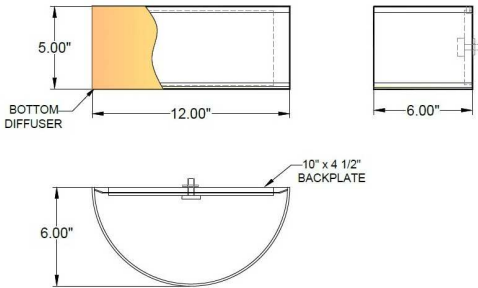

1233 W St. Georges Ave., Linden, NJ 07036 * 908-925-7500* 908-925-9240

SPECIFICATIONS

WF-6790-136-47-106SN	Sconce
Model Number	Type
Drum	
Name	Project
	QTY

Describe Special Modifications

Warranty: 1-Year Limited Warranty,
Complete warranty terms located at: www.litetopslampshades.com