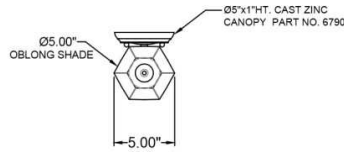

1233 W St. Georges Ave., Linden, NJ 07036 * 908-925-7500* 908-925-9240

SPECIFICATIONS

WF-6790-136-37-188SN	Sonce
Model Number	Type
Oblong	
Name	Project
	QTY

Describe Special Modifications

Warranty: 1-Year Limited Warranty.
Complete warranty terms located at: www.litetopslampshades.com

CATALOG NUMBER						
Example: WF-6790-136-37-188SN-LEDMOD2700K-120V						
Hardware Style Code	Fabric/Material/Color Options	Series Code	Finish Options	Lamping	Voltage	Other Size Options
WF-6790	115-01 White Linen 115-05 Off White Linen 115-62 Black Linen 115-73 Gray Butcher Linen 115-96 Red Linen 124-70 Teal Pongee Silk 136-50 Platinum Silkscreen 142-01 Global White 143-26 Geneva Linen Ash 145-01 White Aberdeen 145-09 Cream Aberdeen 174-21 Tan Silk Shantung 174-25 Chocolate Silk Shantung More options at www.litetopslampshades.com	188	APW - Aged Pewter GWH - Gloss White MBK - Matte Black OB - Oil Rubbed Bronze SN - Satin Nickel	E12X1 - 1 Candelabra GU24X1 - 1 GU24 CFL LEDMOD2700K - LED Module, 2700K, 969 LM Per Board LEDMOD3000K - LED Module, 3000K, 1012 LM Per Board LEDMOD3500K - LED Module, 3500K, 1022 LM Per Board LEDMOD4000K - LED Module, 4000K, 1065 LM Per Board (Accepts 1 Board)	120V 120V 277V 277V	