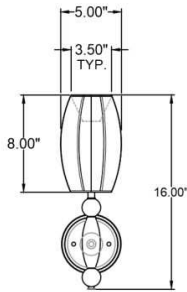

1233 W St. Georges Ave., Linden, NJ 07036 * 908-925-7500* 908-925-9240

SPECIFICATIONS

WF-6790-136-37-188SN	Sonce
Model Number	Type
Oblong	
Name	Project
	QTY

Describe Special Modifications

Warranty: 1-Year Limited Warranty.
Complete warranty terms located at: www.litetopslampshades.com

CATALOG NUMBER						
Example: WF-6790-136-37-188SN-LEDMOD2700K-120V						
Hardware Style Code	Fabric/Material/Color Options	Series Code	Finish Options	Lamping	Voltage	Other Size Options
WF-6790	115-01 White Linen 115-05 Off White Linen 115-62 Black Linen 115-73 Gray Butcher Linen 115-96 Red Linen 124-70 Teal Pongee Silk 136-50 Platinum Silkscreen 142-01 Global White 143-26 Geneva Linen Ash 145-01 White Aberdeen 145-09 Cream Aberdeen 174-21 Tan Silk Shantung 174-25 Chocolate Silk Shantung More options at www.litetopslampshades.com	188	APW - Aged Pewter GWH - Gloss White MBK - Matte Black OB - Oil Rubbed Bronze SN - Satin Nickel	E12X1 - 1 Candelabra GU24X1 - 1 GU24 CFL LEDMOD2700K - LED Module, 2700K, 969 LM Per Board LEDMOD3000K - LED Module, 3000K, 1012 LM Per Board LEDMOD3500K - LED Module, 3500K, 1022 LM Per Board LEDMOD4000K - LED Module, 4000K, 1065 LM Per Board (Accepts 1 Board)	120V 120V 277V 277V	