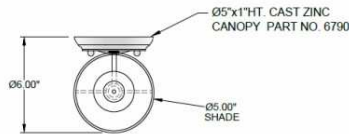

1233 W St. Georges Ave., Linden, NJ 07036 * 908-925-7500* 908-925-9240

SPECIFICATIONS

WF-6790-115-01-248SN	Sconce
Model Number	Type
Multi Color Drums	
Name	Project
	QTY

Describe Special Modifications

Warranty: 1-Year Limited Warranty,
Complete warranty terms located at: www.litetopslampshades.com

TOP VIEW

CATALOG NUMBER
Example: WF-6790-115-01-248SN-LEDMOD2700K-120V

Hardware Style Code	Fabric/Material/Color Options	Series Code	Finish Options	Lamping	Voltage	Other Size Options
WF-6790	115-01 White Linen 115-05 Off White Linen 115-62 Black Linen 115-73 Gray Butcher Linen 115-96 Red Linen 124-70 Teal Pongee Silk 136-50 Platinum Silkscreen 142-01 Global White 143-26 Geneva Linen Ash 145-01 White Aberdeen 145-09 Cream Aberdeen 174-21 Tan Silk Shantung 174-25 Chocolate Silk Shantung More options at www.litetopslampshades.com	248	APW - Aged Pewter GWH- Gloss White MBK - Matte Black OB- Oil Rubbed Bronze SN - Satin Nickel	E12X1 - 1 Candelabra GU24X1 - 1 GU24 CFL LEDMOD2700K - LED Module, 2700K, 969 LM Per Board LEDMOD3000K - LED Module, 3000K, 1012 LM Per Board LEDMOD3500K - LED Module, 3500K, 1022 LM Per Board LEDMOD4000K - LED Module, 4000K, 1065 LM Per Board (Accepts 1 Board)	120V 120V 277V 277V