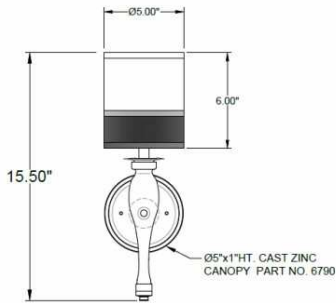

1233 W St. Georges Ave., Linden, NJ 07036 * 908-925-7500* 908-925-9240

SPECIFICATIONS

| | |
|-----------------------------|---------------|
| WF-6790-115-01-248SN | Sconce |
| Model Number | Type |
| Multi Color Drums | |
| Name | Project |
| | QTY |

Describe Special Modifications

Warranty: 1-Year Limited Warranty,
Complete warranty terms located at: www.litetopslampshades.com

TOP VIEW

FRONT VIEW

CATALOG NUMBER
Example: WF-6790-115-01-248SN-LEDMOD2700K-120V

| Hardware Style Code | Fabric/Material/Color Options | Series Code | Finish Options | Lamping | Voltage | Other Size Options |
|---------------------|---|-------------|--|---|--------------------------------------|--------------------|
| WF-6790 | 115-01 White Linen 115-05 Off White Linen 115-62 Black Linen 115-73 Gray Butcher Linen 115-96 Red Linen 124-70 Teal Pongee Silk 136-50 Platinum Silkscreen 142-01 Global White 143-26 Geneva Linen Ash 145-01 White Aberdeen 145-09 Cream Aberdeen 174-21 Tan Silk Shantung 174-25 Chocolate Silk Shantung More options at www.litetopslampshades.com | 248 | APW - Aged Pewter GWH - Gloss White MBK - Matte Black OB - Oil Rubbed Bronze SN - Satin Nickel | E12X1 - 1 Candelabra GU24X1 - 1 GU24 CFL LEDMOD2700K - LED Module, 2700K, 969 LM Per Board LEDMOD3000K - LED Module, 3000K, 1012 LM Per Board LEDMOD3500K - LED Module, 3500K, 1022 LM Per Board LEDMOD4000K - LED Module, 4000K, 1065 LM Per Board (Accepts 1 Board) | 120V 120V 277V 277V | |