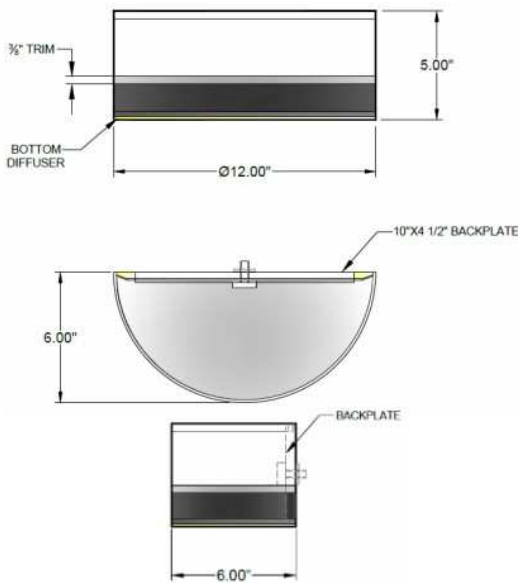

1233 W St. Georges Ave., Linden, NJ 07036 * 908-925-7500* 908-925-9240

SPECIFICATIONS

WF-6790-115-01-246SN	Sconce
Model Number	Type
Multi Color Drums	
Name	Project
	QTY

Describe Special Modifications

Warranty: 1-Year Limited Warranty,
Complete warranty terms located at: www.litetopslampshades.com

CATALOG NUMBER Example: WF-6790-115-01-246SN-LEDMOD2700K-120V						
Hardware Style Code	Fabric/Material/Color Options	Series Code	Finish Options	Lamping	Voltage	Other Size Options
WF-6790	115-01 White Linen 115-05 Off White Linen 115-62 Black Linen 115-73 Gray Butcher Linen 115-96 Red Linen 124-70 Teal Pongee Silk 136-50 Platinum Silkscreen 142-01 Global White 143-26 Geneva Linen Ash 145-01 White Aberdeen 145-09 Cream Aberdeen 174-21 Tan Silk Shantung 174-25 Chocolate Silk Shantung More options at www.litetopslampshades.com	246	APW - Aged Pewter GWH - Gloss White MBK - Matte Black OB - Oil Rubbed Bronze SN - Satin Nickel	E12X2 - 2 Candelabra GU24X2 - 2 GU24 CFL LEDMOD2700K - LED Module, 2700K, 840 LM Per Board LEDMOD3000K - LED Module, 3000K, 1028 LM Per Board LEDMOD3500K - LED Module, 3500K, 1057 LM Per Board LEDMOD4000K - LED Module, 4000K, 1087 LM Per Board (Accepts 1 Board)	120V 120V 277V 277V	