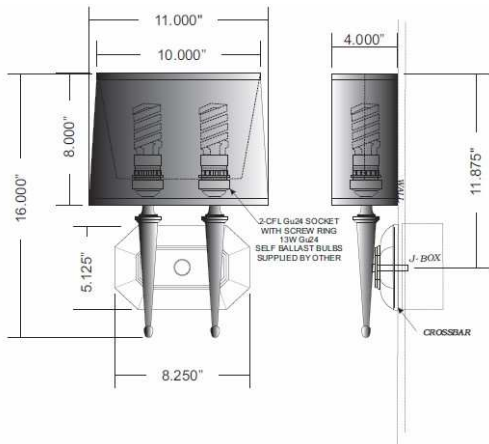

1233 W St. Georges Ave., Linden, NJ 07036 * 908-925-7500* 908-925-9240

SPECIFICATIONS

WF-6785-X2-OB	Sconces
Model Number	Type
ADA Sconces	
Name	Project
	QTY

Describe Special Modifications

Warranty: 1-Year Limited Warranty.
Complete warranty terms located at: www.litetopslampshades.com

CATALOG NUMBER Example: WF-6785-X2-OB-LEDMOD2700K-120V						
Hardware Style Code	Fabric/Material/Color Options	Series Code	Finish Options	Lamping	Voltage	Other Size Options
WF-6785-X2	115-01 White Linen 115-05 Off White Linen 115-62 Black Linen 115-73 Gray Butcher Linen 115-96 Red Linen 124-70 Teal Pongee Silk 136-50 Platinum Silkscreen 142-01 Global White 143-26 Geneva Linen Ash 145-01 White Aberdeen 145-09 Cream Aberdeen 174-21 Tan Silk Shantung 174-25 Chocolate Silk Shantung More options at www.litetopslampshades.com		APW - Aged Pewter GWH - Gloss White MBK - Matte Black OB - Oil Rubbed Bronze SN - Satin Nickel	E12X2 - 2 Candelabra GU24X2 - 2GU24 CFL LEDMOD2700K - LED Module, 2700K, 840 LM Per Board LEDMOD3000K - LED Module, 3000K, 1028 LM Per Board LEDMOD3500K - LED Module, 3500K, 1057 LM Per Board LEDMOD4000K - LED Module, 4000K, 1087 LM Per Board (Accepts 1 Board)	120V 120V 277V 277V	