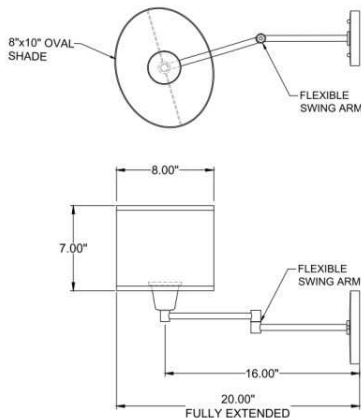

1233 W St. Georges Ave., Linden, NJ 07036 * 908-925-7500* 908-925-9240

SPECIFICATIONS

WF-6773-115-96-129OB	Sconce
Model Number	Type
Oval	
Name	Project
	QTY

Describe Special Modifications

Warranty: 1-Year Limited Warranty.
Complete warranty terms located at: www.litetopslampshades.com

CATALOG NUMBER						
Example: WF-6773-115-96-129OB-LEDMOD2700K-120V						
Hardware Style Code	Fabric/Material/Color Options	Series Code	Finish Options	Lamping	Voltage	Other Size Options
WF-6773	115-01 White Linen 115-05 Off White Linen 115-62 Black Linen 115-73 Gray Butcher Linen 115-96 Red Linen 124-70 Teal Pongee Silk 136-50 Platinum Silkscreen 142-01 Global White 143-26 Geneva Linen Ash 145-01 White Aberdeen 145-09 Cream Aberdeen 174-21 Tan Silk Shantung 174-25 Chocolate Silk Shantung More options at www.litetopslampshades.com	129	APW - Aged Pewter GWH - Gloss White MBK - Matte Black OB - Oil Rubbed Bronze SN - Satin Nickel	E26X1 - 1 Medium Based GU24X1 - 1 GU24 CFL LEDMOD2700K - LED Module, 2700K, 969 LM Per Board LEDMOD3000K - LED Module, 3000K, 1012 LM Per Board LEDMOD3500K - LED Module, 3500K, 1065 LM Per Board LEDMOD4000K - LED Module, 4000K, 1086 LM Per Board (Accepts 1 Board)	120V 120V 277V 277V	