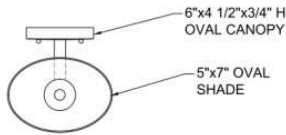

SPECIFICATIONS