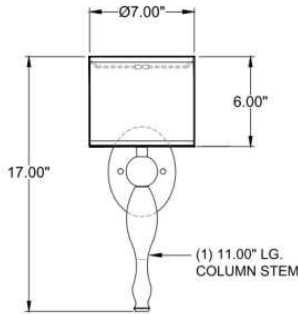

SPECIFICATIONS