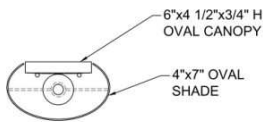

1233 W St. Georges Ave., Linden, NJ 07036 * 908-925-7500* 908-925-9240

SPECIFICATIONS

WF-6773-115-96-127OB	Sconce
Model Number	Type
Oval	Project
Name	QTY

Describe Special Modifications

Warranty: 1-Year Limited Warranty.
Complete warranty terms located at: www.litetopslampshades.com

CATALOG NUMBER Example: WF-6773-115-96-127OB-LEDMOD2700K-120V						
Hardware Style Code	Fabric/Material/Color Options	Series Code	Finish Options	Lamping	Voltage	Other Size Options
WF-6773	115-01 White Linen 115-05 Off White Linen 115-62 Black Linen 115-73 Gray Butcher Linen 115-96 Red Linen 124-70 Teal Pongee Silk 136-50 Platinum Silkscreen 142-01 Global White 143-26 Geneva Linen Ash 145-01 White Aberdeen 145-09 Cream Aberdeen 174-21 Tan Silk Shantung 174-25 Chocolate Silk Shantung More options at www.litetopslampshades.com	127	APW - Aged Pewter GWH - Gloss White MBK - Matte Black OB - Oil Rubbed Bronze SN - Satin Nickel	E12X1 - 1 Candelabra GU24X1 - 1 GU24 CFL LEDMOD2700K - LED Module, 2700K, 969 LM Per Board LEDMOD3000K - LED Module, 3000K, 1012 LM Per Board LEDMOD3500K - LED Module, 3500K, 1065 LM Per Board LEDMOD4000K - LED Module, 4000K, 1086 LM Per Board (Accepts 1 Board)	120V 120V 277V 277V	