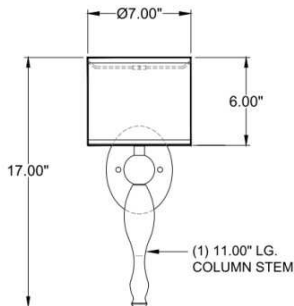

SPECIFICATIONS