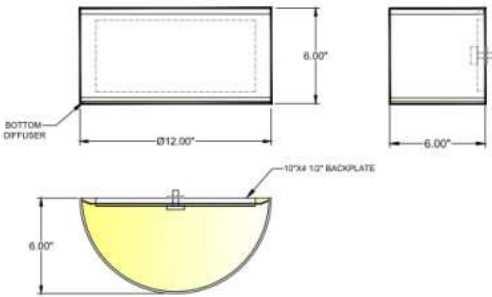

1233 W St. Georges Ave., Linden, NJ 07036 * 908-925-7500* 908-925-9240

SPECIFICATIONS

WF-6773-115-96-126OB	Sconce
Model Number	Type
Oval	
Name	Project
	QTY

Describe Special Modifications

Warranty: 1-Year Limited Warranty.
Complete warranty terms located at: www.litetopslampshades.com

CATALOG NUMBER Example: WF-6773-115-96-126OB-LEDMOD2700K-120V						
Hardware Style Code	Fabric/Material/Color Options	Series Code	Finish Options	Lamping	Voltage	Other Size Options
WF-6773	115-01 White Linen 115-05 Off White Linen 115-62 Black Linen 115-73 Gray Butcher Linen 115-96 Red Linen 124-70 Teal Pongee Silk 136-50 Platinum Silkscreen 142-01 Global White 143-26 Geneva Linen Ash 145-01 White Aberdeen 145-09 Cream Aberdeen 174-21 Tan Silk Shantung 174-25 Chocolate Silk Shantung More options at www.litetopslampshades.com	126	APW - Aged Pewter GWH - Gloss White MBK - Matte Black OB - Oil Rubbed Bronze SN - Satin Nickel	E12X2 - 2 Candelabra GU24X2 - 2 GU24 CFL LEDMOD2700K - LED Module, 2700K, 840LM Per Board LEDMOD3000K - LED Module, 3000K, 1028 LM Per Board LEDMOD3500K - LED Module, 3500K, 1057 LM Per Board LEDMOD4000K - LED Module, 4000K, 1087 LM Per Board (Accepts 1 Board)	120V 120V 277V 277V	