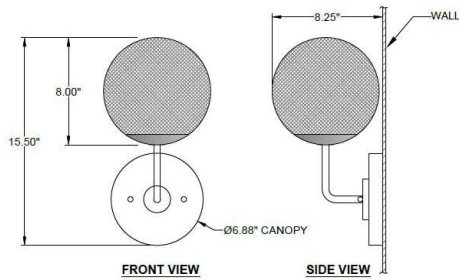

CATALOG NUMBER Example:WF-5855-8CLACR-MBK-E12X1-120V						
Hardware Style Code	Fabric/Material/Color Options	Series Code	Finish Options	Lamping	Voltage	Other Size Options
WF-5855	8CLACR – 8" Clear Acrylic		AB - Antique Brass APW- Aged Pewter DW- Distressed White GWH - Gloss White MBK - Matte Black OB- Oxidized Bronze ORB - Oil Rubbed Bronze PHB - Polished Honey Brass PW- Pewter RST - Rust SN - Satin Nickel WH - Flat White SVPC -Powder Coat Silver More options at www.litetops.com	E12X1 -1 Candelabra GU24X1 - 1 GU24 CFL	120V 120V 277V 277V	