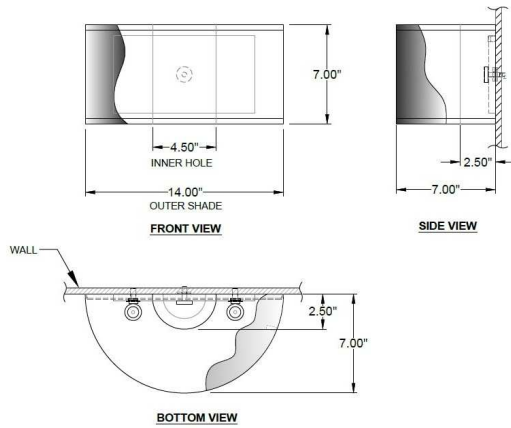

1233 W St. Georges Ave., Linden, NJ 07036 * 908-925-7500* 908-925-9240

SPECIFICATIONS

WF-6667-115-96-426SN	Scence
Model Number	Type
Donut	
Name	Project
	QTY

Describe Special Modifications

Warranty: 1-Year Limited Warranty,
Complete warranty terms located at: www.litetopslampshades.com

CATALOG NUMBER Example: WF-6667-115-96-426SN						
Hardware Style Code	Fabric/Material/Color Options	Series Code	Finish Options	Lamping	Voltage	Other Size Options
WF-6667	115-01 White Linen 115-05 Off White Linen 115-62 Black Linen 115-73 Gray Butcher Linen 115-96 Red Linen 124-70 Teal Pongee Silk 136-50 Platinum Silkscreen 142-01 Global White 143-26 Geneva Linen Ash 145-01 White Aberdeen 145-09 Cream Aberdeen 174-21 Tan Silk Shantung 174-25 Chocolate Silk Shantung More options at www.litetopslampshades.com	426	APW - Aged Pewter GWH - Gloss White MBK - Matte Black OB - Oil Rubbed Bronze SN - Satin Nickel	E12X2 - 2 Candelabra GU24X2 GU24 CFL LEDMOD2700K - LED Module, 2700K, 840 LM Per Board LEDMOD3000K - LED Module, 3000K, 1028 LM Per Board LEDMOD3500K - LED Module, 3500K, 1057 LM Per Board LEDMOD4000K - LED Module, 4000K, 1087 LM Per Board (Accepts 2 Boards)	120V 120V 277V 277V	