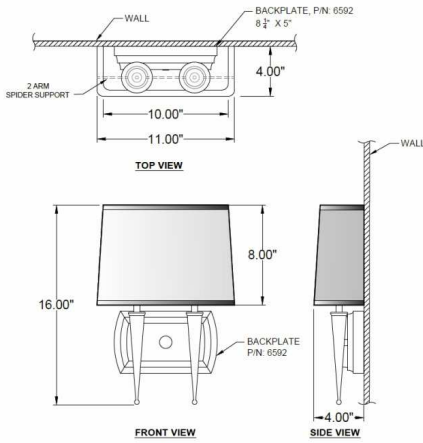

1233 W St. Georges Ave., Linden, NJ 07036 * 908-925-7500* 908-925-9240

SPECIFICATIONS

WF-6592-X2-BB	Sconce
Model Number	Type
ADA Sconce	
Name	Project
	QTY

Describe Special Modifications

Warranty: 1-Year Limited Warranty.
Complete warranty terms located at: www.litetopslampshades.com

CATALOG NUMBER Example: WF-6592-X2-BB-LEDMOD2700K-120V						
Hardware Style Code	Fabric/Material/Color Options	Series Code	Finish Options	Lamping	Voltage	Other Size Options
WF-6592-X2	115-01 White Linen 115-05 Off White Linen 115-62 Black Linen 115-73 Gray Butcher Linen 115-96 Red Linen 124-70 Teal Pongee Silk 136-50 Platinum Silkscreen 142-01 Global White 143-26 Geneva Linen Ash 145-01 White Aberdeen 145-09 Cream Aberdeen 174-21 Tan Silk Shantung 174-25 Chocolate Silk Shantung More options at www.litetopslampshades.com		APW - Aged Pewter GWH - Gloss White MBK - Matte Black OB - Oil Rubbed Bronze SN - Satin Nickel BB - Brushed Brass	E12X2 - 2 Candelabra Based GU24X2 - 2 GU24 CFL LEDMOD2700K - LED Module, 2700K, 840 LM Per Board LEDMOD3000K - LED Module, 3000K, 1028 LM Per Board LEDMOD3500K - LED Module, 3500K, 1057 LM Per Board LEDMOD4000K - LED Module, 4000K, 1087 LM Per Board (Accepts 1 Board)	120V 120V 277V 277V	