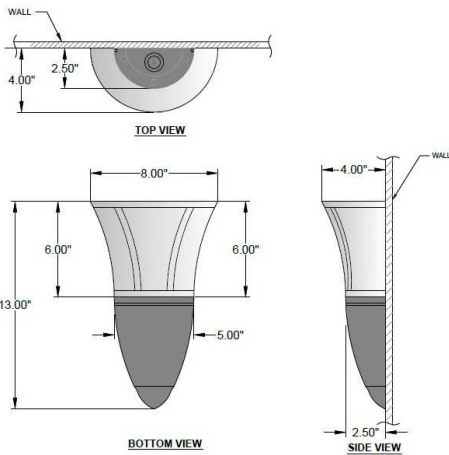

1233 W St. Georges Ave., Linden, NJ 07036 * 908-925-7500* 908-925-9240

SPECIFICATIONS

WF-6591-SN	Sconce
Model Number	Type
ADA Sconces	
Name	Project
	QTY

Describe Special Modifications

Warranty: 1-Year Limited Warranty,
Complete warranty terms located at: www.litetopslampshades.com

CATALOG NUMBER Example: WF-6591-SN-LEDMOD2700K-120V						
Hardware Style Code	Fabric/Material/Color Options	Series Code	Finish Options	Lamping	Voltage	Other Size Options
WF-6591	115-01 White Linen 115-05 Off White Linen 115-62 Black Linen 115-73 Gray Butcher Linen 115-96 Red Linen 124-70 Teal Pongee Silk 136-50 Platinum Silkscreen 142-01 Global White 143-26 Geneva Linen Ash 145-01 White Aberdeen 145-09 Cream Aberdeen 174-21 Tan Silk Shantung 174-25 Chocolate Silk Shantung More options at www.litetopslampshades.com		APW - Aged Pewter GWH - Gloss White MBK - Matte Black OB - Oil Rubbed Bronze SN - Satin Nickel	E12X1 - 1 Candelabra GU24X1 - 1 GU24 CFL LEDMOD2700K - LED Module, 2700K, 840 LM Per Board LEDMOD3000K - LED Module, 3000K, 1028 LM Per Board LEDMOD3500K - LED Module, 3500K, 1057 LM Per Board LEDMOD4000K - LED Module, 4000K, 1087 LM Per Board (Accepts 1 Board)	120V 120V 277V 277V	