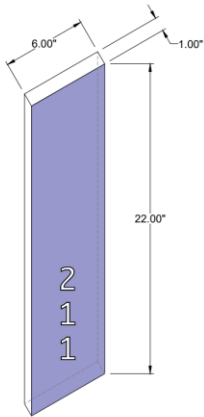

WF-6533X-RM#-MBK	Sconce
Model Number	Type
Room Number Sconce	
Name	Project
	QTY

Describe Special Modifications

Warranty: 1-Year Limited Warranty.
Complete warranty terms located at: www.litetopslampshades.com

CATALOG NUMBER Example: WF-6533X-RM#-MBK-LEDMOD2700K-120V						
Hardware Style Code	Fabric/Material/Color Options	Series Code	Finish Options	Lamping	Voltage	Other Size Options
WF-6533X		RM#	AB - Antique Brass APW - Aged Pewter DW - Distressed White GWH - Gloss White MBK - Matte Black OCB-Oculux Bronze OB- Oxidized Bronze ORB - Oil Rubbed Bronze PHB - Polished Honey Brass PW- Pewter RST - Rust SN - Satin Nickel WH - Flat White SVPC - Powder Coat Silver More options at www.litetops.com	LEDMOD2700K - LED Module, 2700K, 840 LM Per Board LEDMOD3000K - LED Module, 3000K, 1028 LM Per Board LEDMOD3500K - LED Module, 3500K, 1057 LM Per Board LEDMOD4000K - LED Module, 4000K, 1087 LM Per Board (Accepts 1 Board)	120V 120V 277V 277V