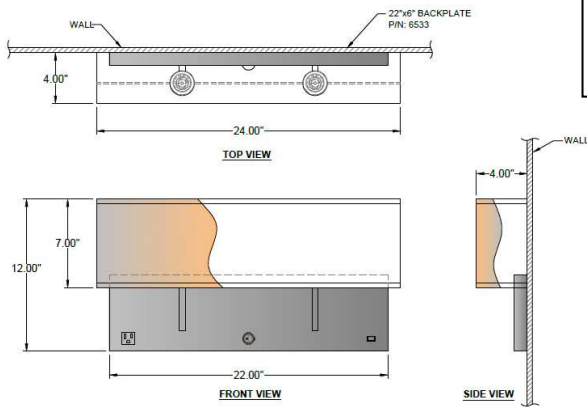

1233 W St. Georges Ave., Linden, NJ 07036 * 908-925-7500* 908-925-9240

SPECIFICATIONS

WF-6533X-115-01-24RC-OB	Sconce
Model Number	Type
Swing Arm Sconce	
Name	Project
	QTY

Describe Special Modifications

Warranty: 1-Year Limited Warranty,
Complete warranty terms located at: www.litetopslampshades.com

CATALOG NUMBER Example: WF-6533X-115-01-24RC-OB-E12X2-120V						
Hardware Style Code	Fabric/Material/Color Options	Series Code	Finish Options	Lamping	Voltage	Other Size Options
WF-6533X	115-01 White Linen 115-05 Off White Linen 115-62 Black Linen 115-73 Gray Butcher Linen 115-96 Red Linen 124-70 Teal Pongee Silk 136-50 Platinum Silkscreen 142-01 Global White 143-26 Geneva Linen Ash 145-01 White Aberdeen 145-09 Cream Aberdeen 174-21 Tan Silk Shantung 174-25 Chocolate Silk Shantung More options at www.litetopslampshades.com	24RC	AB - Antique Brass APW- Aged Pewter DW- Distressed White GWH - Gloss White MBK - Matte Black OB- Oxidized Bronze OCB - Oculux Bronze ORB - Oil Rubbed Bronze PHB - Polished Honey Brass PW- Pewter RST - Rust SN - Satin Nickel FWH - Flat White SVPC - Powder Coat Silver More options at www.litetops.com	E12X2 -2 Medium Based GU24X2 - 2 GU24 CFL	120V 120V	