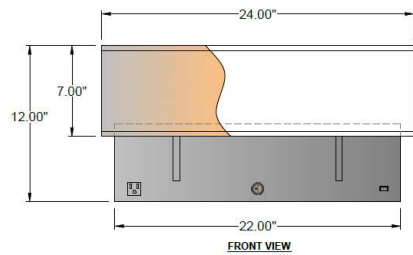

CATALOG NUMBER Example: WF-6533X-115-01-24OV-OB-E12X2-120V						
Hardware Style Code	Fabric/Material/Color Options	Series Code	Finish Options	Lamping	Voltage	Other Size Options
WF-6533X	115-01 White Linen 115-05 Off White Linen 115-62 Black Linen 115-73 Gray Butcher Linen 115-96 Red Linen 124-70 Teal Pongee Silk 136-50 Platinum Silkscreen 142-01 Global White 143-26 Geneva Linen Ash 145-01 White Aberdeen 145-09 Cream Aberdeen 174-21 Tan Silk Shantung 174-25 Chocolate Silk Shantung More options at www.litetopslampshades.com	24OV	AB - Antique Brass APW - Aged Pewter DW - Distressed White GWH - Gloss White MBK - Matte Black OB - Oxidized Bronze OCB - Oculux Bronze ORB - Oil Rubbed Bronze PHB - Polished Honey Brass PW - Pewter RST - Rust SN - Satin Nickel FWH - Flat White SVPC - Powder Coat Silver More options at www.litetops.com	E12X2 -2 Candelabra GU24X2 - 2 GU24 CFL Goose Neck: LED 3W, 2700K	120V 120V	