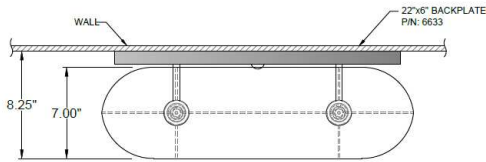

CATALOG NUMBER Example: WF-6533X-115-01-24OV-OB-E12X2-120V						
Hardware Style Code	Fabric/Material/Color Options	Series Code	Finish Options	Lamping	Voltage	Other Size Options
WF-6533X	115-01 White Linen 115-05 Off White Linen 115-62 Black Linen 115-73 Gray Butcher Linen 115-96 Red Linen 124-70 Teal Pongee Silk 136-50 Platinum Silkscreen 142-01 Global White 143-26 Geneva Linen Ash 145-01 White Aberdeen 145-09 Cream Aberdeen 174-21 Tan Silk Shantung 174-25 Chocolate Silk Shantung More options at www.litetopslampshades.com	24OV	AB - Antique Brass APW - Aged Pewter DW - Distressed White GWH - Gloss White MBK - Matte Black OB - Oxidized Bronze OCB - Oculux Bronze ORB - Oil Rubbed Bronze PHB - Polished Honey Brass PW - Pewter RST - Rust SN - Satin Nickel FWH - Flat White SVPC - Powder Coat Silver More options at www.litetops.com	E12X2 -2 Candelabra GU24X2 - 2 GU24 CFL Goose Neck: LED 3W, 2700K	120V 120V	