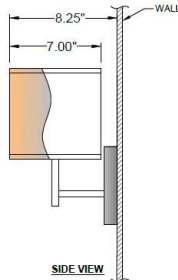

CATALOG NUMBER Example: WF-6533X-115-01-24OV-OB-E12X2-120V						
Hardware Style Code	Fabric/Material/Color Options	Series Code	Finish Options	Lamping	Voltage	Other Size Options
WF-6533X	115-01 White Linen 115-05 Off White Linen 115-62 Black Linen 115-73 Gray Butcher Linen 115-96 Red Linen 124-70 Teal Pongee Silk 136-50 Platinum Silkscreen 142-01 Global White 143-26 Geneva Linen Ash 145-01 White Aberdeen 145-09 Cream Aberdeen 174-21 Tan Silk Shantung 174-25 Chocolate Silk Shantung More options at www.litetopslampshades.com	24OV	AB - Antique Brass APW - Aged Pewter DW - Distressed White GWH - Gloss White MBK - Matte Black OB - Oxidized Bronze OCB - Oculux Bronze ORB - Oil Rubbed Bronze PHB - Polished Honey Brass PW - Pewter RST - Rust SN - Satin Nickel FWH - Flat White SVPC - Powder Coat Silver More options at www.litetops.com	E12X2 -2 Candelabra GU24X2 - 2 GU24 CFL Goose Neck: LED 3W, 2700K	120V 120V	