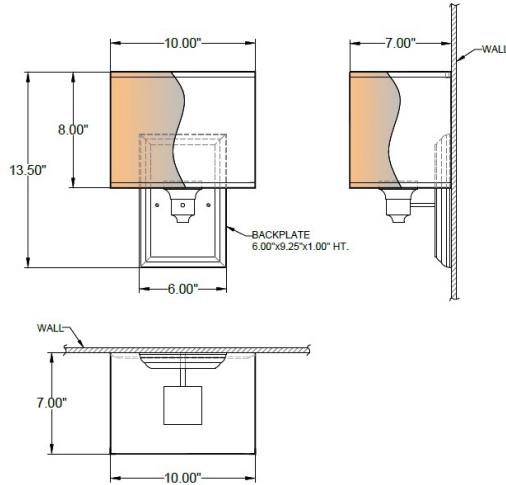

1233 W St. Georges Ave., Linden, NJ 07036 \* 908-925-7500\* 908-925-9240

**SPECIFICATIONS**

<b>WF-6531-143-26-138SN</b>	<b>Sconce</b>
Model Number	Type
<b>Sconce</b>	<b>Project</b>
Name	QTY

**Describe Special Modifications**

**Warranty:** 1-Year Limited Warranty,  
Complete warranty terms located at: [www.litetopslampshades.com](http://www.litetopslampshades.com)

**CATALOG NUMBER**  
Example:WF-6531-143-26-138SN-E26X1-120V