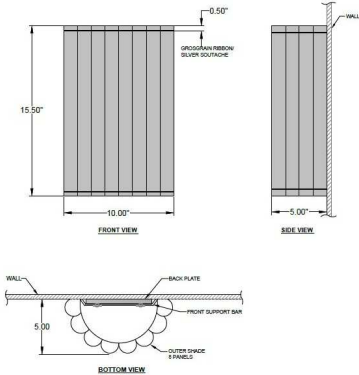

1233 W St. Georges Ave., Linden, NJ 07036 * 908-925-7500* 908-925-9240

SPECIFICATIONS

WF-6413-115-09-156SN	Sconce
Model Number	Type
Fluted	Project
Name	QTY

Describe Special Modifications

Warranty: 1-Year Limited Warranty.
 Complete warranty terms located at: www.litetopslampshades.com

CATALOG NUMBER Example: WF-6413-115-09-156SN-LEDMOD2700K-120V						
Hardware Style Code	Fabric/Material/Color Options	Series Code	Finish Options	Lamping	Voltage	Other Size Options
WF-6413	115-01 White Linen 115-05 Off White Linen 115-62 Black Linen 115-73 Gray Butcher Linen 115-96 Red Linen 124-70 Teal Pongee Silk 136-50 Platinum Silkscreen 142-01 Global White 143-26 Geneva Linen Ash 145-01 White Aberdeen 145-09 Cream Aberdeen 174-21 Tan Silk Shantung 174-25 Chocolate Silk Shantung More options at www.litetopslampshades.com	156	APW - Aged Pewter GWH - Gloss White MBK - Matte Black OB - Oil Rubbed Bronze SN - Satin Nickel	E12X2 - 2 Candelabra GU24X2 - 2 GU24 CFL LEDMOD2700K - LED Module, 2700K, 890 LM Per Board LEDMOD3000K - LED Module, 3000K, 1028 LM Per Board LEDMOD3500K - LED Module, 3500K, 1057 LM Per Board LEDMOD4000K - LED Module, 4000K, 1087 LM Per Board (Accepts 1 Board)	120V 120V 277V 277V	