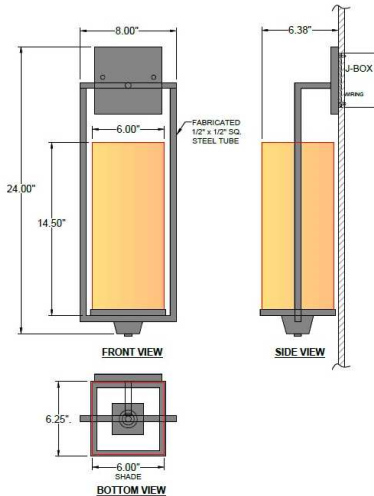

1233 W St. Georges Ave., Linden, NJ 07036 * 908-925-7500* 908-925-9240

SPECIFICATIONS

WF-6372-6494-MBK	Sconce
Model Number	Type
Sconce	Project
Name	QTY

Describe Special Modifications

Warranty: 1-Year Limited Warranty,
Complete warranty terms located at: www.litetopslampshades.com

CATALOG NUMBER
Example:WF-6372-6494-MBK-LEDMOD2700K-120V

Hardware Style Code	Fabric/Material/Color Options	Series Code	Finish Options	Lamping	Voltage	Other Size Options
WF-6372-6494	115-01 White Linen 115-05 Off White Linen 115-62 Black Linen 115-73 Gray Butcher Linen 115-96 Red Linen 124-70 Teal Pongee Silk 136-50 Platinum Silkscreen 142-01 Global White 143-26 Geneva Linen Ash 145-01 White Aberdeen 145-09 Cream Aberdeen 174-21 Tan Silk Shantung 174-25 Chocolate Silk Shantung More options at www.litetopslampshades.com		APW - Aged Pewter GLWH- Gloss White MBK - Matte Black OB- Oil Rubbed Bronze SN - Satin Nickel SVPC - Silver Powder Coat OCB - Oculux Bronze	E26X1 -1 Candelabra GU24X1 - 1 GU24 CFL	120V 120V 277V 277V