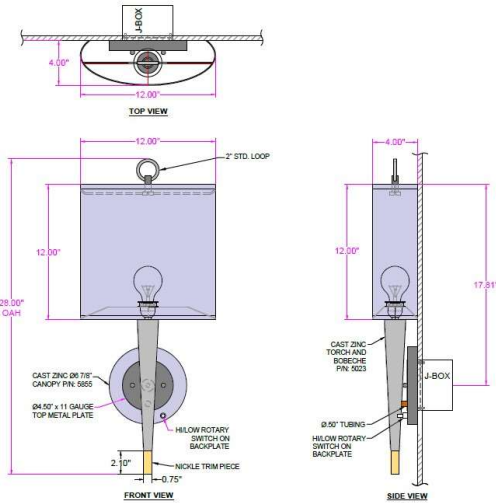

1233 W St. Georges Ave., Linden, NJ 07036 * 908-925-7500* 908-925-9240

SPECIFICATIONS

WF-5855-5023-GWH
Model Number

Sconce
Type

ADA Sconce
Name

Project

QTY

Describe Special Modifications

Warranty: 1-Year Limited Warranty,
Complete warranty terms located at: www.litetopslampshades.com

CATALOG NUMBER
Example: WF-5855-5023-GWH-E12X1-120V

Hardware Style Code	Fabric/Material/Color Options	Series Code	Finish Options	Lamping	Voltage	Other Size Options
WF-5855-5023	115-01 White Linen 115-05 Off White Linen 115-62 Black Linen 115-73 Gray Butcher Linen 115-96 Red Linen 124-70 Teal Pongee Silk 136-50 Platinum Silkscreen 142-01 Global White 143-26 Geneva Linen Ash 145-01 White Aberdeen 145-09 Cream Aberdeen 174-21 Tan Silk Shantung 174-25 Chocolate Silk Shantung More options at www.litetopslampshades.com		APW - Aged Pewter GWH- Gloss White MBK - Matte Black OB- Oil Rubbed Bronze SGD – Sun Gold SN - Satin Nickel SVPC – Silver Powder Coat	E12X1 – 1 Candelabra E26X1 - 1 Medium Based GU24X2 - 2 GU24 CFL LEDMOD2700K - LED Module, 2700K, 840 LM Per Board LEDMOD3000K - LED Module, 3000K, 1028 LM Per Board LEDMOD3500K - LED Module, 3500K, 1057 LM Per Board LEDMOD4000K - LED Module, 4000K, 1087 LM Per Board (Accepts 1 Board)	120V 120V 277V 277V	