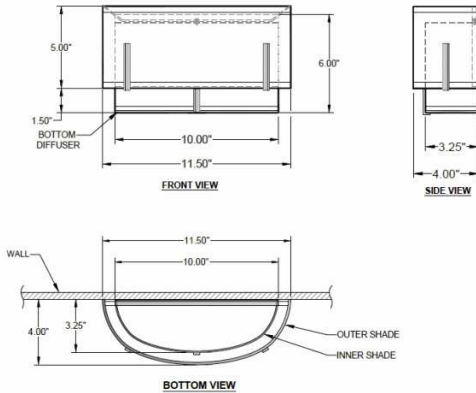

CATALOG NUMBER Example: WF-5855-115-05-589OB-LEDMOD2700K-120V						
Hardware Style Code	Fabric/Material/Color Options	Series Code	Finish Options	Lamping	Voltage	Other Size Options
WF-5855	115-01 White Linen 115-05 Off White Linen 115-62 Black Linen 115-73 Gray Butcher Linen 115-96 Red Linen 124-70 Teal Pongee Silk 136-50 Platinum Silkscreen 142-01 Global White 143-26 Geneva Linen Ash 145-01 White Aberdeen 145-09 Cream Aberdeen 174-21 Tan Silk Shantung 174-25 Chocolate Silk Shantung More options at www.litetopslampshades.com	589	APW - Aged Pewter GWH - Gloss White MBK - Matte Black OB - Oil Rubbed Bronze SN - Satin Nickel	E12X2 - 2 Candelabra GU24X2 - 2 GU24 CFL LEDMOD2700K - LED Module, 2700K, 840 LM Per Board LEDMOD3000K - LED Module, 3000K, 1028 LM Per Board LEDMOD3500K - LED Module, 3500K, 1057LM Per Board LEDMOD4000K - LED Module, 4000K, 1087 LM Per Board (Accepts 1 Board)	120V 120V 277V 277V	