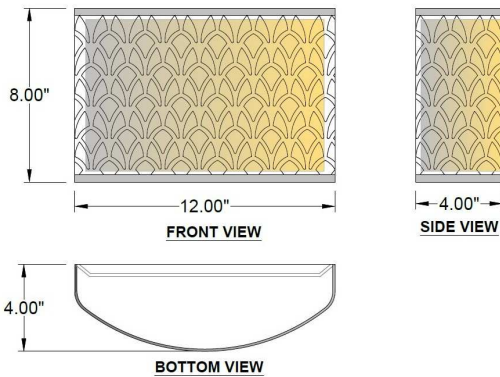

1233 W St. Georges Ave., Linden, NJ 07036 * 908-925-7500* 908-925-9240

SPECIFICATIONS

WF-5855-115-01-866C-OCB	Sconce
Model Number	Type
Cathedral Laser Cut ADA Sconce	Project
Name	QTY

Describe Special Modifications

Warranty: 1-Year Limited Warranty.
Complete warranty terms located at: www.litetopslampshades.com

CATALOG NUMBER Example: WF-5855-115-01-866C-OCB - LEDMOD2700K-120V						
Hardware Style Code	Fabric/Material/Color Options	Series Code	Finish Options	Lamping	Voltage	Other Size Options
WF-5855	Outer LCM - Laser Cut Metal Inner 115-01 White Linen 115-05 Off White Linen 115-62 Black Linen 115-96 Red Linen 124-70 Teal Pongee Silk 136-50 Platinum Silkscreen 143-26 Geneva Linen Ash More options at www.litetopslampshades.com	866C	APW - Aged Pewter GLWH - Gloss White MBK - Matte Black OB - Oil Rubbed Bronze SN - Satin Nickel SVPC - Silver Powder Coat OCB - Oculux Bronze	E12X2 - 2 Candelabra GU24X2 - 2 GU24 CFL LEDMOD2700K - LED Module, 2700K, 890 LM Per Board LEDMOD3000K - LED Module, 3000K, 1028LM Per Board LEDMOD3500K - LED Module, 3500K, 1057 LM Per Board LEDMOD4000K - LED Module, 4000K, 1087 LM Per Board (Accepts 1 Board)	120V 120V 277V 277V	