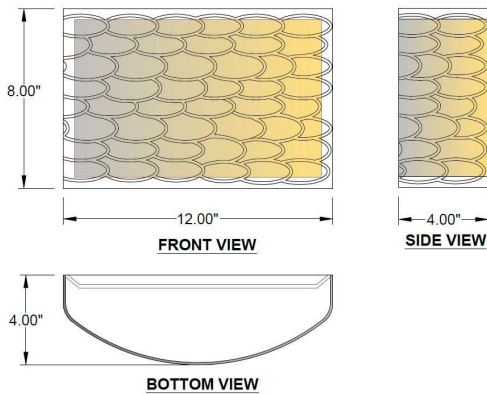

1233 W St. Georges Ave., Linden, NJ 07036 * 908-925-7500* 908-925-9240

SPECIFICATIONS

WF-5855-143-26-866S-GLWH	Sconce
Model Number	Type
Scales Laser Cut ADA Sconce	Project
Name	QTY

Describe Special Modifications

Warranty: 1-Year Limited Warranty,
Complete warranty terms located at: www.litetopslampshades.com

CATALOG NUMBER Example: WF-5855-143-26-866S-GLWH -LEDMOD2700K-120V						
Hardware Style Code	Fabric/Material/Color Options	Series Code	Finish Options	Lamping	Voltage	Other Size Options
WF-5855	Outer LCM - Laser Cut Metal Inner 115-01 White Linen 115-05 Off White Linen 115-62 Black Linen 115-96 Red Linen 124-70 Teal Pongee Silk 136-50 Platinum Silkscreen 143-26 Geneva Linen Ash More options at www.litetopslampshades.com	866S	APW - Aged Pewter GLWH - Gloss White MBK - Matte Black OB - Oil Rubbed Bronze SN - Satin Nickel SVPC - Silver Powder Coat OCB - Oculux Bronze	E12X2 - 2 Candelabra GU24X2 - 2 GU24 CFL LEDMOD2700K - LED Module, 2700K, 890 LM Per Board LEDMOD3000K - LED Module, 3000K, 1028 LM Per Board LEDMOD3500K - LED Module, 3500K, 1057 LM Per Board LEDMOD4000K - LED Module, 4000K, 1087 LM Per Board (Accepts 1 Board)	120V 120V 277V 277V	