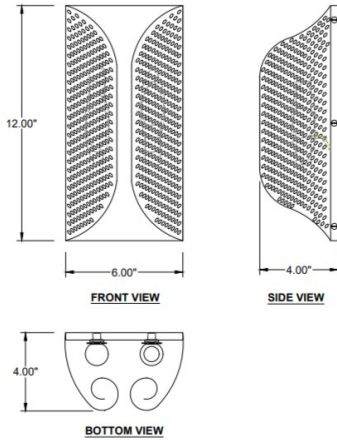

1233 W St. Georges Ave., Linden, NJ 07036 * 908-925-7500* 908-925-9240

SPECIFICATIONS

WF-ST12X6-LCR-RM#-OCB	Sconce
Model Number	Type
Room Number Sconce	
Name	Project
	QTY

Describe Special Modifications

Warranty: 1-Year Limited Warranty.
Complete warranty terms located at: www.litetopslampshades.com

CATALOG NUMBER Example: WF-ST12X6-LCR-RM#-OCB-E12X2-120V						
Hardware Style Code	Fabric/Material/Color Options	Series Code	Finish Options	Lamping	Voltage	Other Size Options
WF-ST12X6		RM#	AB - Antique Brass APW - Aged Pewter DW - Distressed White GWH - Gloss White MBK - Matte Black OCB - Oculux Bronze OB - Oxidized Bronze ORB - Oil Rubbed Bronze PHB - Polished Honey Brass PW - Pewter RST - Rust SN - Satin Nickel WH - Flat White SVPC - Powder Coat Silver More options at www.litetops.com	E12X2- 2 Candelabra Based GU24X2 -2 GU24 CFL	120V 120V 277V 277V	