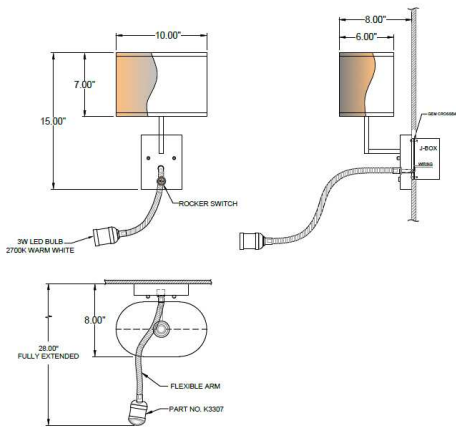

1233 W St. Georges Ave., Linden, NJ 07036 * 908-925-7500* 908-925-9240

SPECIFICATIONS

SWF-6773-115-01-GN10V-OB	Scence
Model Number	Type
Swing Arm Scence	
Name	Project
	QTY

Describe Special Modifications

Warranty: 1-Year Limited Warranty,
Complete warranty terms located at: www.litetopslampshades.com

CATALOG NUMBER Example: SWF-6773-115-01-GN10V-OB-E26X1-120V						
Hardware Style Code	Fabric/Material/Color Options	Series Code	Finish Options	Lamping	Voltage	Other Size Options
SWF-6773	115-01 White Linen 115-05 Off White Linen 115-62 Black Linen 115-73 Gray Butcher Linen 115-96 Red Linen 124-70 Teal Pongee Silk 136-50 Platinum Silkscreen 142-01 Global White 143-26 Geneva Linen Ash 145-01 White Aberdeen 145-09 Cream Aberdeen 174-21 Tan Silk Shantung 174-25 Chocolate Silk Shantung More options at www.litetopslampshades.com	GN410V	AB - Antique Brass APW- Aged Pewter DW- Distressed White GWH - Gloss White MBK - Matte Black OB- Oxidized Bronze OCB - Oculux Bronze ORB - Oil Rubbed Bronze PHB - Polished Honey Brass PW- Pewter RST - Rust SN - Satin Nickel FWH - Flat White SVPC - Powder Coat Silver More options at www.litetops.com	E26X1 -1 Medium Based GU24X1 - 1 GU24 CFL Goose Neck: LED 3W, 2700K	120V 120V	