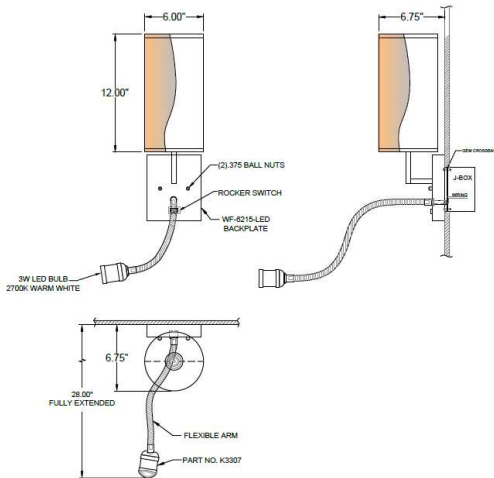

1233 W St. Georges Ave., Linden, NJ 07036 * 908-925-7500* 908-925-9240

SPECIFICATIONS

SWF-6215-115-01-GN4CY-SN	Sconce
Model Number	Type
Swing Arm Sconce	
Name	Project
	QTY

Describe Special Modifications

Warranty: 1-Year Limited Warranty,
Complete warranty terms located at: www.litetopslampshades.com

CATALOG NUMBER Example: SWF-6215-115-01-GN4CY-SN-E26X1-120V						
Hardware Style Code	Fabric/Material/Color Options	Series Code	Finish Options	Lamping	Voltage	Other Size Options
SWF-6215	115-01 White Linen 115-05 Off White Linen 115-62 Black Linen 115-73 Gray Butcher Linen 115-96 Red Linen 124-70 Teal Pongee Silk 136-50 Platinum Silkscreen 142-01 Global White 143-26 Geneva Linen Ash 145-01 White Aberdeen 145-09 Cream Aberdeen 174-21 Tan Silk Shantung 174-25 Chocolate Silk Shantung More options at www.litetopslampshades.com	GN4CY	AB - Antique Brass APW- Aged Pewter DW- Distressed White GWH - Gloss White MBK - Matte Black OB- Oxidized Bronze OCB - Oculux Bronze ORB - Oil Rubbed Bronze PHB - Polished Honey Brass PW- Pewter RST - Rust SN - Satin Nickel FWH - Flat White SVPC - Powder Coat Silver More options at www.litetops.com	E26X1 -1 Candelabra GU24X1 - 1 GU24 CFL Goose Neck: LED 3W, 2700K	120V 120V	