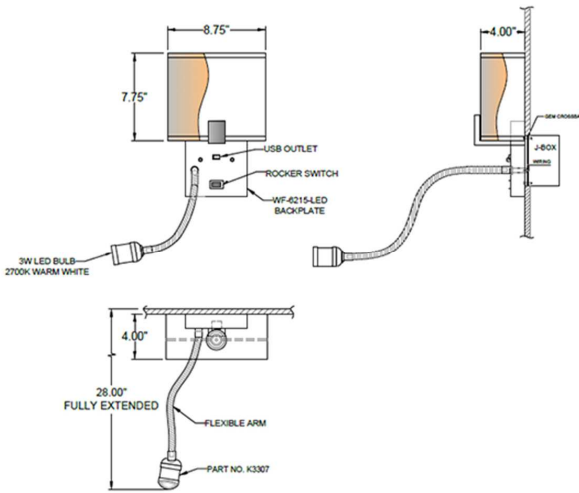

1233 W St. Georges Ave., Linden, NJ 07036 * 908-925-7500* 908-925-9240

SPECIFICATIONS

SWF-6215-115-01-GN3RC-SN	Scence
Model Number	Type
Swing Arm Scence	
Name	Project
	QTY

Describe Special Modifications

Warranty: 1-Year Limited Warranty,
Complete warranty terms located at: www.litetopslampshades.com

CATALOG NUMBER Example:SWF-6215-115-01-GN3RC-SN-E12X1-120V						
Hardware Style Code	Fabric/Material/Color Options	Series Code	Finish Options	Lamping	Voltage	Other Size Options
SWF-6215	115-01 White Linen 115-05 Off White Linen 115-62 Black Linen 115-73 Gray Butcher Linen 115-96 Red Linen 124-70 Teal Pongee Silk 136-50 Platinum Silkscreen 142-01 Global White 143-26 Geneva Linen Ash 145-01 White Aberdeen 145-09 Cream Aberdeen 174-21 Tan Silk Shantung 174-25 Chocolate Silk Shantung More options at www.litetopslampshades.com	GN3RC	AB - Antique Brass APW- Aged Pewter DW- Distressed White GWH - Gloss White MBK - Matte Black OB- Oxidized Bronze OCB - Oculux Bronze ORB - Oil Rubbed Bronze PHB - Polished Honey Brass PW- Pewter RST - Rust SN - Satin Nickel FWH - Flat White SVPC - Powder Coat Silver More options at www.litetops.com	E12X1 -1 Candelabra GU24X1 - 1 GU24 CFL Goose Neck: LED 3W, 2700K	120V 120V	