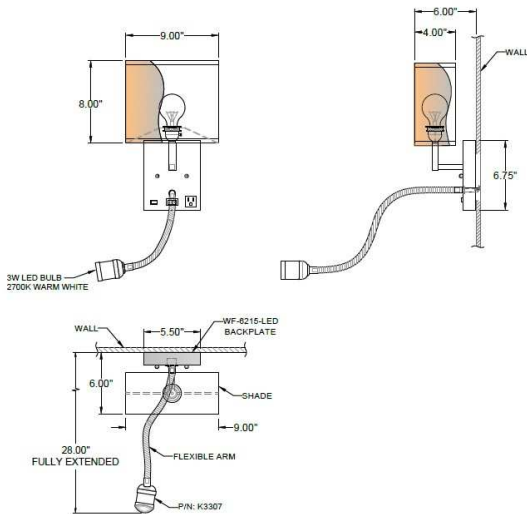

1233 W St. Georges Ave., Linden, NJ 07036 \* 908-925-7500\* 908-925-9240

**SPECIFICATIONS**

<b>SWF-6215-115-01-GN2RC-SN</b>	<b>Sconce</b>
Model Number	Type
<b>Swing Arm Sconce/LED Reading Light</b>	<b>Project</b>
Name	Project
	QTY

**Describe Special Modifications**

**Warranty:** 1-Year Limited Warranty,  
Complete warranty terms located at: [www.litetopslampshades.com](http://www.litetopslampshades.com)

CATALOG NUMBER Example: SWF-6215-115-01-GN2RC-SN-E26X1-120V						
Hardware Style Code	Fabric/Material/Color Options	Series Code	Finish Options	Lamping	Voltage	Other Size Options
<b>SWF-6215</b>	115-01 White Linen 115-05 Off White Linen 115-62 Black Linen 115-73 Gray Butcher Linen 115-96 Red Linen 124-70 Teal Pongee Silk 136-50 Platinum Silkscreen 142-01 Global White 143-26 Geneva Linen Ash 145-01 White Aberdeen 145-09 Cream Aberdeen 174-21 Tan Silk Shantung 174-25 Chocolate Silk Shantung <b>More options at</b> <a href="http://www.litetopslampshades.com">www.litetopslampshades.com</a>	GN2RC	AB - Antique Brass APW- Aged Pewter DW- Distressed White GWH - Gloss White MBK - Matte Black OB- Oxidized Bronze OCB - Oculux Bronze ORB - Oil Rubbed Bronze PHB - Polished Honey Brass PW- Pewter RST - Rust SN - Satin Nickel WH - Flat White SVPC - Powder Coat Silver More options at <a href="http://www.litetops.com">www.litetops.com</a>	<b>E26X1</b> -1 Medium Based <b>GU24X1</b> - 1 GU24 CFL  <b>Goose Neck:</b> <b>LED, 3W, 2700K</b>	120V 120V	<b>USB</b> - USB Port <b>OUT</b> - Outlet