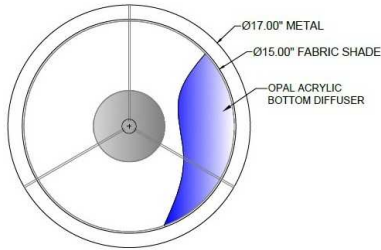

1233 W St. Georges Ave., Linden, NJ 07036 * 908-925-7500* 908-925-9240

SPECIFICATIONS

SF-5855-115-01-863C-OB	Semi Flush
Model Number	Type
Cathedral Laser Cut Drum	Project
Name	QTY

Describe Special Modifications

Warranty: 1-Year Limited Warranty,
Complete warranty terms located at: www.litetopslampshades.com

CATALOG NUMBER						
Example: SF-5855-115-01-863C-OB -LEDMOD2700K-120V						
Hardware Style Code	Fabric/Material/Color Options	Series Code	Finish Options	Lamping	Voltage	Other Size Options
SF-5855	Outer LCM - Laser Cut Metal Inner 115-01 White Linen 115-05 Off White Linen 115-62 Black Linen 115-96 Red Linen 124-70 Teal Pongee Silk 143-26 Geneva Linen Ash More options at www.litetopslampshades.com	863C	APW - Aged Pewter GLWH- Gloss White MBK - Matte Black OB- Oil Rubbed Bronze SN - Satin Nickel SVPC - Silver Powder Coat OCB - Oculux Bronze	E26X2 - 2 Medium Based GU24X2 - 2 GU24 CFL LEDMOD2700K - LED Module, 2700K, 2600 LM Per Board LEDMOD3000K - LED Module, 3000K, 2680 LM Per Board LEDMOD3500K - LED Module, 3500K, 2720 LM Per Board LEDMOD4000K - LED Module, 4000K, 2820 LM Per Board (Accepts One Board)	120V 120V 277V 277V	