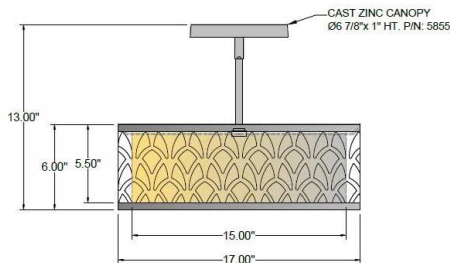

1233 W St. Georges Ave., Linden, NJ 07036 * 908-925-7500* 908-925-9240

SPECIFICATIONS

SF-5855-115-01-863C-OB	Semi Flush
Model Number	Type
Cathedral Laser Cut Drum	Project
Name	QTY

Describe Special Modifications

Warranty: 1-Year Limited Warranty,
Complete warranty terms located at: www.litetopslampshades.com

CATALOG NUMBER						
Example: SF-5855-115-01-863C-OB -LEDMOD2700K-120V						
Hardware Style Code	Fabric/Material/Color Options	Series Code	Finish Options	Lamping	Voltage	Other Size Options
SF-5855	Outer LCM - Laser Cut Metal Inner 115-01 White Linen 115-05 Off White Linen 115-62 Black Linen 115-96 Red Linen 124-70 Teal Pongee Silk 143-26 Geneva Linen Ash More options at www.litetopslampshades.com	863C	APW - Aged Pewter GLWH- Gloss White MBK - Matte Black OB- Oil Rubbed Bronze SN - Satin Nickel SVPC - Silver Powder Coat OCB - Oculux Bronze	E26X2 - 2 Medium Based GU24X2 - 2 GU24 CFL LEDMOD2700K - LED Module, 2700K, 2600 LM Per Board LEDMOD3000K - LED Module, 3000K, 2680 LM Per Board LEDMOD3500K - LED Module, 3500K, 2720 LM Per Board LEDMOD4000K - LED Module, 4000K, 2820 LM Per Board (Accepts One Board)	120V 120V 277V 277V	