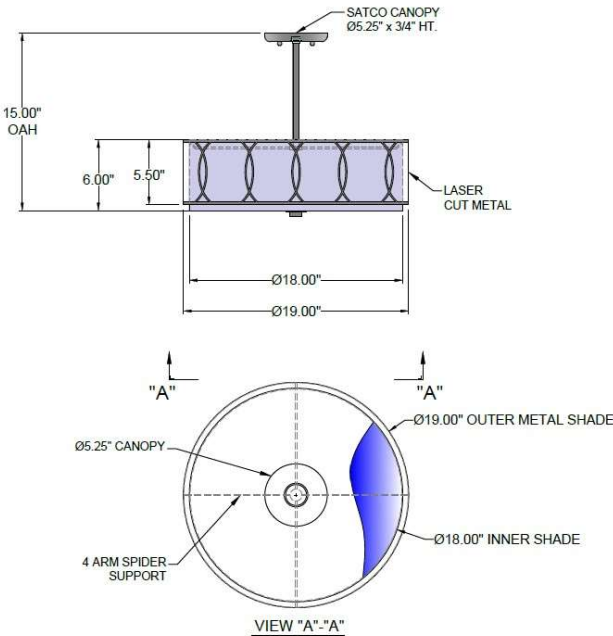

1233 W St. Georges Ave., Linden, NJ 07036 \* 908-925-7500\* 908-925-9240

**SPECIFICATIONS**

<b>SF-S100-115-01-873-OB</b>	<b>Semi Flush</b>
Model Number	Type
<b>Chain Link Laser Cut Semi Flush</b>	<b>Project</b>
Name	Project
	<b>QTY</b>

**Describe Special Modifications**

**Warranty:** 1-Year Limited Warranty.  
Complete warranty terms located at: [www.litetopslampshades.com](http://www.litetopslampshades.com)

CATALOG NUMBER						
Example: SF-S100-115-01-873-OB-E26X2-120V						
Hardware Style Code	Fabric/Material/Color Options	Series Code	Finish Options	Lamping	Voltage	Other Size Options
SF-S100	<b>Outer</b> LCM - Laser Cut Metal  <b>Inner</b> 115-01 White Linen 115-05 Off White Linen 115-62 Black Linen 115-73 Gray Butcher Linen 115-96 Red Linen 124-70 Teal Pongee Silk 142-01 Global White 143-26 Geneva Linen Ash 143-27 Oatmeal Linen 145-01 White Aberdeen 145-09 Cream Aberdeen 174-21 Tan Silk Shantung 174-25 Chocolate Silk Shantung 189-21 Tan Shadow  More options at <a href="http://www.litetops.com">www.litetops.com</a>	873	APW - Aged Pewter DB - Dark Bronze GWH - Gloss White MBK - Matte Black OB - Oil Rubbed Bronze OCB - Oculux Bronze SN - Satin Nickel SVPC - Silver Powder Coat	E26X2 - 2 Medium Based GU24X2 - 2 GU24 CFL LEDMOD2700K - LED Module, 2700K, 2600 LM Per Board LEDMOD3000K - LED Module, 3000K, 2680 LM Per Board LEDMOD3500K - LED Module, 3500K, 2720 LM Per Board LEDMOD4000K - LED Module, 4000K, 2820 LM Per Board (Accepts 1 LED Board Per Fixture)	120V 120V 277V 277V	