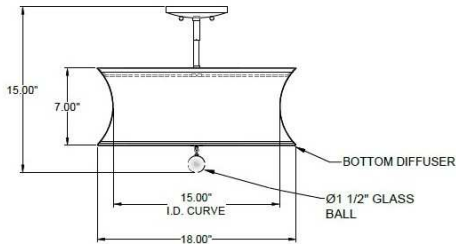

CATALOG NUMBER
Example: SF-K4970-774-25-513OB-LEDMOD2700K-120V

Hardware Style Code	Fabric/Material/Color Options	Series Code	Finish Options	Lamping	Voltage	Other Size Options
SF-K4970	115-01 White Linen 115-05 Off White Linen 115-62 Black Linen 115-73 Gray Butcher Linen 115-96 Red Linen 124-70 Teal Pongee Silk 136-50 Platinum Silkscreen 142-01 Global White 143-26 Geneva Linen Ash 145-01 White Aberdeen 145-09 Cream Aberdeen 174-21 Tan Silk Shantung 174-25 Chocolate Silk Shantung More options at www.litetopslampshades.com	513	APW - Aged Pewter GWH- Gloss White MBK - Matte Black OB- Oil Rubbed Bronze SN - Satin Nickel	E26X2 - 2 Medium Based GU24X2 - 2 GU24 CFL LEDMOD2700K - LED Module, 2700K, 2600 LM Per Board LEDMOD3000K - LED Module, 3000K, 2680 LM Per Board LEDMOD3500K - LED Module, 3500K, 2720 LM Per Board LEDMOD4000K - LED Module, 4000K, 2820 LM Per Board (Accepts 1 Board)	120V 120V 277V 277V