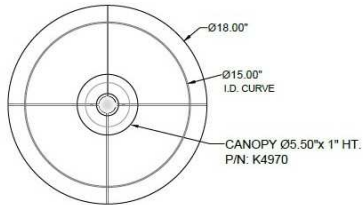

1233 W St. Georges Ave., Linden, NJ 07036 * 908-925-7500* 908-925-9240

SPECIFICATIONS

| | |
|------------------------------|-------------------------|
| SF-K4970-774-25-513OB | Semi Flush mount |
| Model Number | Type |
| Curve | Project |
| Name | QTY |

Describe Special Modifications

Warranty: 1-Year Limited Warranty,
Complete warranty terms located at: www.litetopslampshades.com

CATALOG NUMBER
Example: SF-K4970-774-25-513OB-LEDMOD2700K-120V

| Hardware Style Code | Fabric/Material/Color Options | Series Code | Finish Options | Lamping | Voltage | Other Size Options |
|---------------------|--|-------------|---|--|------------------------|--------------------|
| SF-K4970 | 115-01 White Linen 115-05 Off White Linen 115-62 Black Linen 115-73 Gray Butcher Linen 115-96 Red Linen 124-70 Teal Pongee Silk 136-50 Platinum Silkscreen 142-01 Global White 143-26 Geneva Linen Ash 145-01 White Aberdeen 145-09 Cream Aberdeen 174-21 Tan Silk Shantung 174-25 Chocolate Silk Shantung More options at www.litetopslampshades.com | 513 | APW - Aged Pewter GWH - Gloss White MBK - Matte Black OB - Oil Rubbed Bronze SN - Satin Nickel | E26X2 - 2 Medium Based GU24X2 - 2 GU24 CFL LEDMOD2700K - LED Module, 2700K, 2600 LM Per Board LEDMOD3000K - LED Module, 3000K, 2680 LM Per Board LEDMOD3500K - LED Module, 3500K, 2720 LM Per Board LEDMOD4000K - LED Module, 4000K, 2820 LM Per Board (Accepts 1 Board) | 120V 120V 277V 277V | |