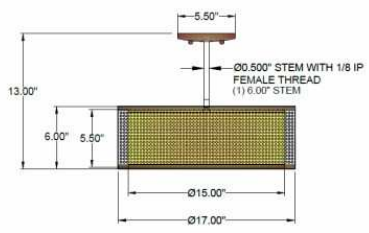

1233 W St. Georges Ave., Linden, NJ 07036 * 908-925-7500* 908-925-9240

SPECIFICATIONS

SF-K4970-115-01-473OB Model Number	Semi Flush Type
Industrial Name	Project
	QTY

Describe Special Modifications

Warranty: 1-Year Limited Warranty,
Complete warranty terms located at: www.litetopslampshades.com

CATALOG NUMBER
Example: SF-K4970-115-01-473OB-LEDMOD2700K-120V

Hardware Style Code	Fabric/Material/Color Options	Series Code	Finish Options	Lamping	Voltage	Other Size Options
SF-K4970	115-01 White Linen 115-05 Off White Linen 115-62 Black Linen 115-73 Gray Butcher Linen 115-96 Red Linen 124-70 Teal Pongee Silk 136-50 Platinum Silkscreen 142-01 Global White 143-26 Geneva Linen Ash 145-01 White Aberdeen 145-09 Cream Aberdeen 174-21 Tan Silk Shantung 174-25 Chocolate Silk Shantung More options at www.litetopslampshades.com	473	APW - Aged Pewter GWH - Gloss White MBK - Matte Black OB - Oil Rubbed Bronze SN - Satin Nickel	E26X2 - 2 Medium Based GU24X2 - 2 GU24 CFL LEDMOD2700K - LED Module, 2700K, 2600 LM Per Board LEDMOD3000K - LED Module, 3000K, 2680 LM Per Board LEDMOD3500K - LED Module, 3500K, 2720 LM Per Board LEDMOD4000K - LED Module, 4000K, 2820 LM Per Board (Accepts 1 Board)	120V 120V 277V 277V	