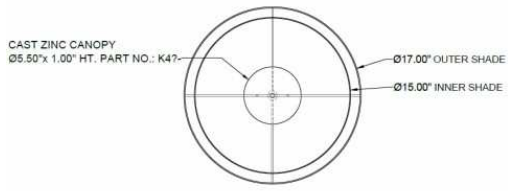

1233 W St. Georges Ave., Linden, NJ 07036 * 908-925-7500* 908-925-9240

SPECIFICATIONS

SF-K4970-115-01-473OB Model Number	Semi Flush Type
Industrial Name	Project
	QTY

Describe Special Modifications

Warranty: 1-Year Limited Warranty,
Complete warranty terms located at: www.litetopslampshades.com

CATALOG NUMBER
Example: SF-K4970-115-01-473OB-LEDMOD2700K-120V

Hardware Style Code	Fabric/Material/Color Options	Series Code	Finish Options	Lamping	Voltage	Other Size Options
SF-K4970	115-01 White Linen 115-05 Off White Linen 115-62 Black Linen 115-73 Gray Butcher Linen 115-96 Red Linen 124-70 Teal Pongee Silk 136-50 Platinum Silkscreen 142-01 Global White 143-26 Geneva Linen Ash 145-01 White Aberdeen 145-09 Cream Aberdeen 174-21 Tan Silk Shantung 174-25 Chocolate Silk Shantung More options at www.litetopslampshades.com	473	APW - Aged Pewter GWH - Gloss White MBK - Matte Black OB - Oil Rubbed Bronze SN - Satin Nickel	E26X2 - 2 Medium Based GU24X2 - 2 GU24 CFL LEDMOD2700K - LED Module, 2700K, 2600 LM Per Board LEDMOD3000K - LED Module, 3000K, 2680 LM Per Board LEDMOD3500K - LED Module, 3500K, 2720 LM Per Board LEDMOD4000K - LED Module, 4000K, 2820 LM Per Board (Accepts 1 Board)	120V 120V 277V 277V	