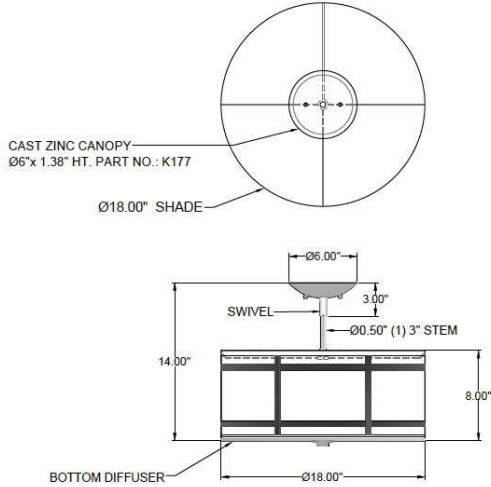

1233 W St. Georges Ave., Linden, NJ 07036 * 908-925-7500* 908-925-9240

SPECIFICATIONS

SF-K177-115-96-503OB	Semi Flush
Model Number	Type
Linear	
Name	Project
	QTY

Describe Special Modifications

Warranty: 1-Year Limited Warranty,
Complete warranty terms located at: www.litetopslampshades.com

CATALOG NUMBER Example: SF-K177-115-96-503OB -LEDMOD2700K-120V						
Hardware Style Code	Fabric/Material/Color Options	Series Code	Finish Options	Lamping	Voltage	Other Size Options
SF-K177	115-01 White Linen 115-05 Off White Linen 115-62 Black Linen 115-73 Gray Butcher Linen 115-96 Red Linen 124-70 Teal Pongee Silk 136-50 Platinum Silkscreen 142-01 Global White 143-26 Geneva Linen Ash 145-01 White Aberdeen 145-09 Cream Aberdeen 174-21 Tan Silk Shantung 174-25 Chocolate Silk Shantung More options at www.litetopslampshades.com	503	APW - Aged Pewter GWH - Gloss White MBK - Matte Black OB - Oil Rubbed Bronze SN - Satin Nickel	E26X2 - 2 Medium Based GU24X2 - 2 GU24 CFL LEDMOD2700K - LED Module, 2700K, 2600 LM Per Board LEDMOD3000K - LED Module, 3000K, 2680 LM Per Board LEDMOD3500K - LED Module, 3500K, 2720 LM Per Board LEDMOD4000K - LED Module, 4000K, 2820 LM Per Board (Accepts 1 Board)	120V 120V 277V 277V	