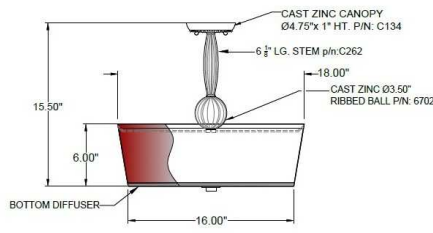

1233 W St. Georges Ave., Linden, NJ 07036 * 908-925-7500* 908-925-9240

SPECIFICATIONS

SF-C134-170-72-233OB Model Number	Semi Flush Type
English Barrels Name	Project
	QTY

Describe Special Modifications

Warranty: 1-Year Limited Warranty,
Complete warranty terms located at: www.litetopslampshades.com