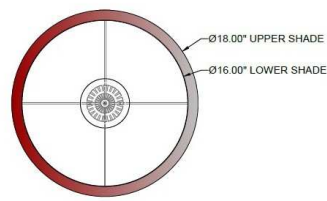

1233 W St. Georges Ave., Linden, NJ 07036 * 908-925-7500* 908-925-9240

SPECIFICATIONS

SF-C134-170-72-233OB Model Number	Semi Flush Type
English Barrels Name	Project
	QTY

Describe Special Modifications

Warranty: 1-Year Limited Warranty,
Complete warranty terms located at: www.litetopslampshades.com