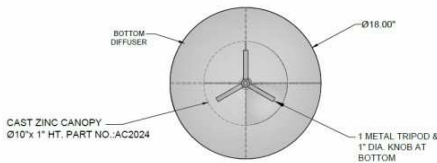

1233 W St. Georges Ave., Linden, NJ 07036 * 908-925-7500* 908-925-9240

SPECIFICATIONS

SF-AC2024-115-05-413SN Model Number	Semi Flush Type
SOHO Name	Project
	QTY

Describe Special Modifications

Warranty: 1-Year Limited Warranty,
Complete warranty terms located at: www.litetopslampshades.com

CATALOG NUMBER Example: SF-AC2024-115-05-413OB-LEDMOD2700K-120V						
Hardware Style Code	Fabric/Material/Color Options	Series Code	Finish Options	Lamping	Voltage	Other Size Options
SF-AC2024	115-01 White Linen 115-05 Off White Linen 115-62 Black Linen 115-73 Gray Butcher Linen 115-96 Red Linen 124-70 Teal Pongee Silk 136-50 Platinum Silkscreen 142-01 Global White 143-26 Geneva Linen Ash 145-01 White Aberdeen 145-09 Cream Aberdeen 174-21 Tan Silk Shantung 174-25 Chocolate Silk Shantung More options at www.litetopslampshades.com	413	APW - Aged Pewter GWH - Gloss White MBK - Matte Black OB - Oil Rubbed Bronze SN - Satin Nickel	E26X2 - 2 Medium Based GU24X2 - 2 GU24 CFL LEDMOD2700K - LED Module, 2700K, 2600 LM Per Board LEDMOD3000K - LED Module, 3000K, 2680 LM Per Board LEDMOD3500K - LED Module, 3500K, 2720 LM Per Board LEDMOD4000K - LED Module, 4000K, 2820 LM Per Board (Accepts 1 Board)	120V 120V 277V 277V	