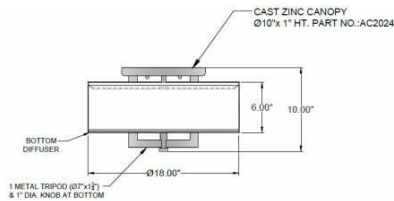

CATALOG NUMBER Example: SF-AC2024-115-05-413OB-LEDMOD2700K-120V						
Hardware Style Code	Fabric/Material/Color Options	Series Code	Finish Options	Lamping	Voltage	Other Size Options
SF-AC2024	115-01 White Linen 115-05 Off White Linen 115-62 Black Linen 115-73 Gray Butcher Linen 115-96 Red Linen 124-70 Teal Pongee Silk 136-50 Platinum Silkscreen 142-01 Global White 143-26 Geneva Linen Ash 145-01 White Aberdeen 145-09 Cream Aberdeen 174-21 Tan Silk Shantung 174-25 Chocolate Silk Shantung More options at www.litetopslampshades.com	413	APW - Aged Pewter GWH - Gloss White MBK - Matte Black OB - Oil Rubbed Bronze SN - Satin Nickel	E26X2 - 2 Medium Based GU24X2 - 2 GU24 CFL LEDMOD2700K - LED Module, 2700K, 2600 LM Per Board LEDMOD3000K - LED Module, 3000K, 2680 LM Per Board LEDMOD3500K - LED Module, 3500K, 2720 LM Per Board LEDMOD4000K - LED Module, 4000K, 2820 LM Per Board (Accepts 1 Board)	120V 120V 277V 277V	