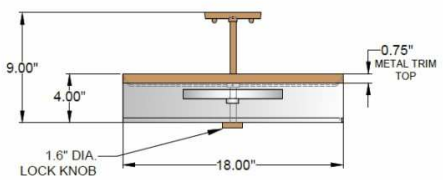

1233 W St. Georges Ave., Linden, NJ 07036 * 908-925-7500* 908-925-9240

SPECIFICATIONS

SF-A996-145-09-783OB	Semi Flush
Model Number	Type
Low Profile	
Name	Project
	QTY

Describe Special Modifications

Warranty: 1-Year Limited Warranty,
Complete warranty terms located at: www.litetopslampshades.com

CATALOG NUMBER						
Example: SF-A996-145-09-783OB-LEDMOD2700K-120V						
Hardware Style Code	Fabric/Material/Color Options	Series Code	Finish Options	Lamping	Voltage	Other Size Options
SF-A996	115-01 White Linen 115-05 Off White Linen 115-62 Black Linen 115-73 Gray Butcher Linen 115-96 Red Linen 124-70 Teal Pongee Silk 136-50 Platinum Silkscreen 142-01 Global White 143-26 Geneva Linen Ash 145-01 White Aberdeen 145-09 Cream Aberdeen 174-21 Tan Silk Shantung 174-25 Chocolate Silk Shantung More options at www.litetopslampshades.com	783	APW - Aged Pewter GWH - Gloss White MBK - Matte Black OB - Oil Rubbed Bronze SN - Satin Nickel	LEDMOD2700K - LED Module, 2700K, 2600 LM Per Board LEDMOD3000K - LED Module, 3000K, 2680 LM Per Board LEDMOD3500K - LED Module, 3500K, 2720 LM Per Board LEDMOD4000K - LED Module, 4000K, 2820 LM Per Board (Accepts 1 Board)	120V 120V 277V 277V	