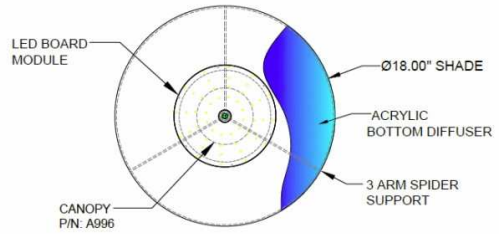

1233 W St. Georges Ave., Linden, NJ 07036 * 908-925-7500* 908-925-9240

SPECIFICATIONS

SF-A996-145-09-783OB	Semi Flush
Model Number	Type
Low Profile	
Name	Project
	QTY

Describe Special Modifications

Warranty: 1-Year Limited Warranty,
Complete warranty terms located at: www.litetopslampshades.com

CATALOG NUMBER						
Example: SF-A996-145-09-783OB-LEDMOD2700K-120V						
Hardware Style Code	Fabric/Material/Color Options	Series Code	Finish Options	Lamping	Voltage	Other Size Options
SF-A996	115-01 White Linen 115-05 Off White Linen 115-62 Black Linen 115-73 Gray Butcher Linen 115-96 Red Linen 124-70 Teal Pongee Silk 136-50 Platinum Silkscreen 142-01 Global White 143-26 Geneva Linen Ash 145-01 White Aberdeen 145-09 Cream Aberdeen 174-21 Tan Silk Shantung 174-25 Chocolate Silk Shantung More options at www.litetopslampshades.com	783	APW - Aged Pewter GWH - Gloss White MBK - Matte Black OB - Oil Rubbed Bronze SN - Satin Nickel	LEDMOD2700K - LED Module, 2700K, 2600 LM Per Board LEDMOD3000K - LED Module, 3000K, 2680 LM Per Board LEDMOD3500K - LED Module, 3500K, 2720 LM Per Board LEDMOD4000K - LED Module, 4000K, 2820 LM Per Board (Accepts 1 Board)	120V 120V 277V 277V	